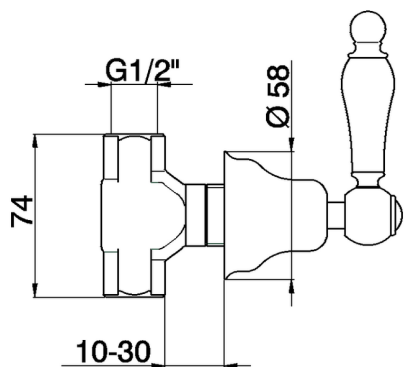

CHARACTERISTICS

2024-12-22