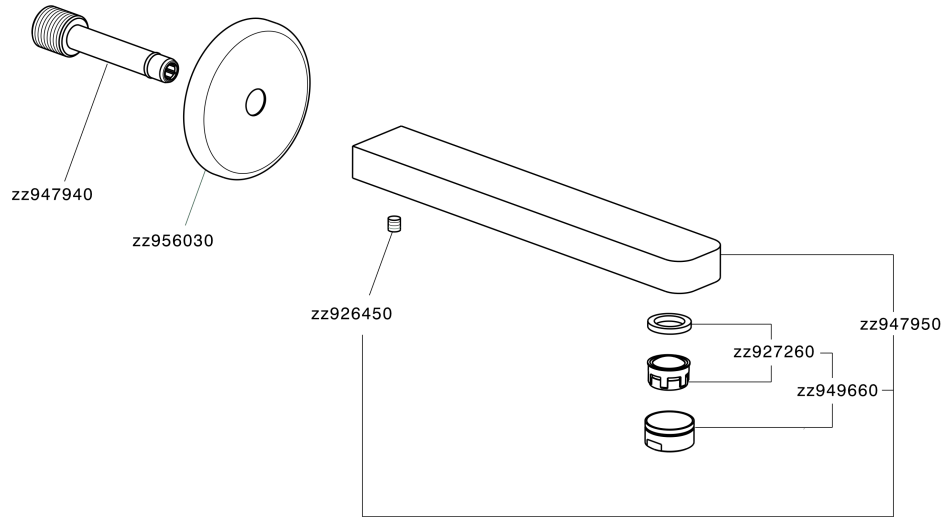

Filler spout ROADSTER ACCENT_RR000240

RR000240

<https://en.cisal.it/filler-spout-roadster-accentrr000240>

2024-09-19