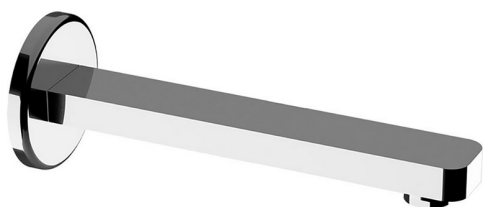

## Filler spout ROADSTER ACCENT\_RR000240

MODEL **RR000240**

Filler spout, 207 mm length, 1/2" M connection

### AVAILABLE FINISHINGS

-  **21** 21 Chrome
-  **2B** 2B Polished Nickel
-  **2F** 2F Brushed Nickel
-  **2Q** 2Q Black Titanium
-  **40** 40 Matt Black
-  **4Q** 4Q Matt White