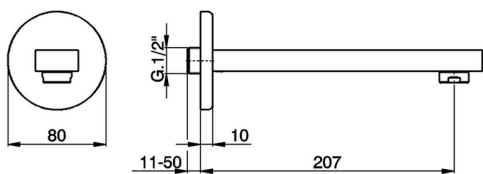

Filler spout ROADSTER ACCENT_RR000240

MODEL **RR000240**

Filler spout, 207 mm length, 1/2" M connection

AVAILABLE FINISHINGS

- **21** 21 Chrome
- **2B** 2B Polished Nickel
- **2F** 2F Brushed Nickel
- **2Q** 2Q Black Titanium
- **40** 40 Matt Black
- **4Q** 4Q Matt White

CHARACTERISTICS