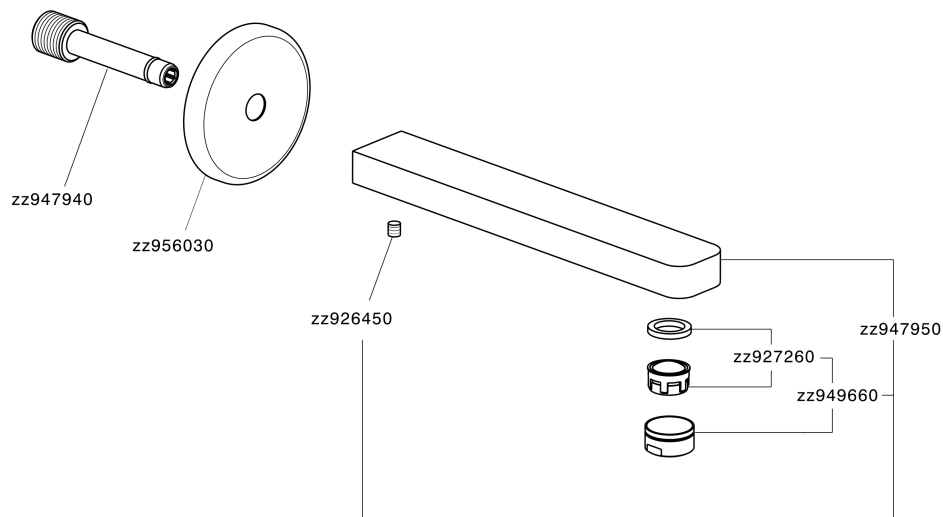

## Filler spout ROADSTER ACCENT\_RR000240

RR000240

<https://en.cisal.it/filler-spout-roadster-accentrr000240>

2024-09-19