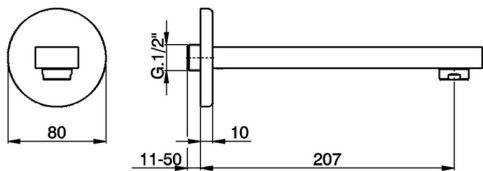

Filler spout ROADSTER ACCENT_RR000240

MODEL **RR000240**

Filler spout, 207 mm length, 1/2" M connection

AVAILABLE FINISHINGS

-  **21** 21 Chrome
-  **2B** 2B Polished Nickel
-  **2F** 2F Brushed Nickel
-  **2Q** 2Q Black Titanium
-  **40** 40 Matt Black
-  **4Q** 4Q Matt White