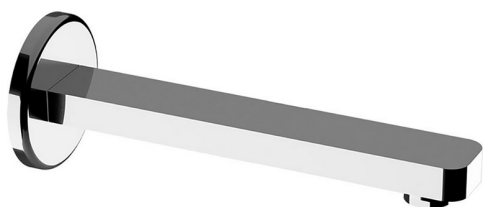

Filler spout ROADSTER ACCENT_RR000240

MODEL **RR000240**

Filler spout, 207 mm length, 1/2" M connection

AVAILABLE FINISHINGS

-  **21** 21 Chrome
-  **2B** 2B Polished Nickel
-  **2F** 2F Brushed Nickel
-  **2Q** 2Q Black Titanium
-  **40** 40 Matt Black
-  **4Q** 4Q Matt White

CHARACTERISTICS

Filler spout ROADSTER ACCENT_RR000240

RR000240

<https://en.cisal.it/filler-spout-roadster-accentrr000240>

2024-09-19