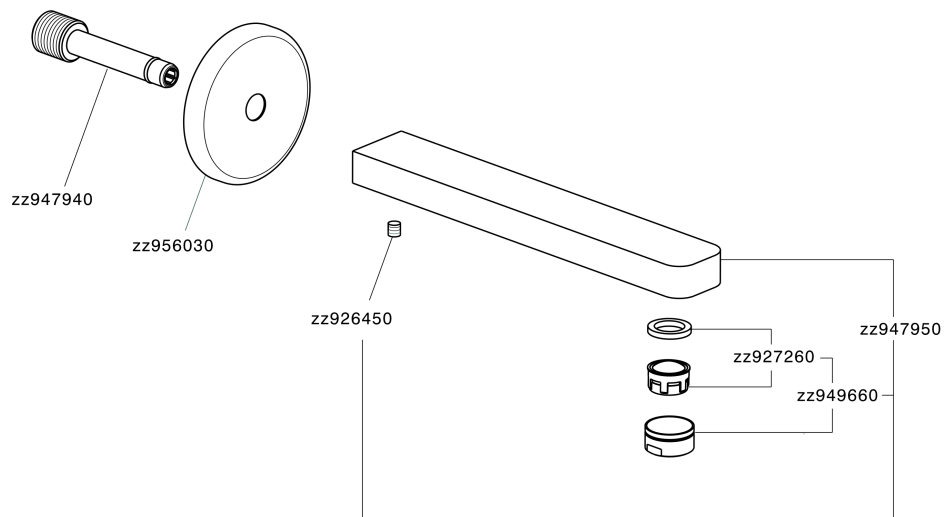

Filler spout ROADSTER ACCENT_RR000240

MODEL **RR000240**

Filler spout, 207 mm length, 1/2" M connection

AVAILABLE FINISHINGS

-  **21** 21 Chrome
-  **2B** 2B Polished Nickel
-  **2F** 2F Brushed Nickel
-  **2Q** 2Q Black Titanium
-  **40** 40 Matt Black
-  **4Q** 4Q Matt White

CHARACTERISTICS

Filler spout ROADSTER ACCENT_RR000240

RR000240

<https://en.cisal.it/filler-spout-roadster-accentrr000240>

2024-09-19