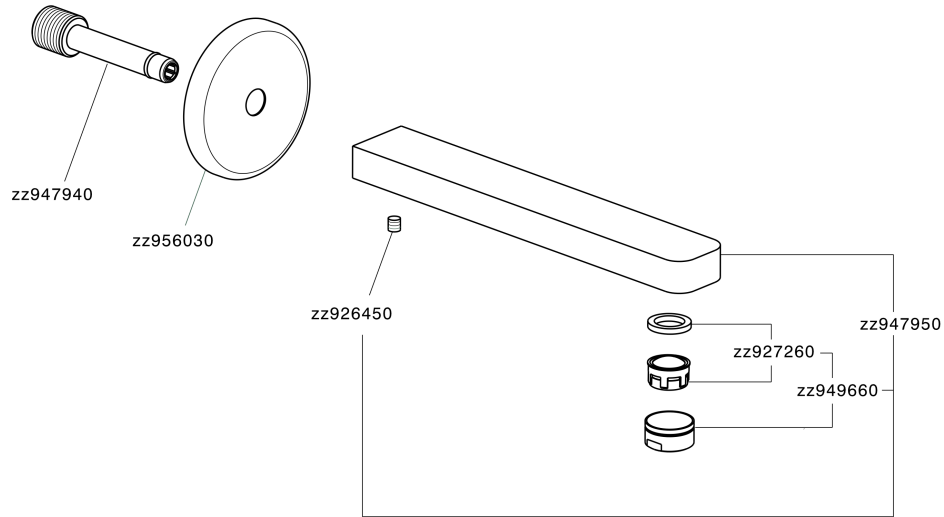

Filler spout ROADSTER ACCENT_RR000240

MODEL **RR000240**

Filler spout, 207 mm length, 1/2" M connection

AVAILABLE FINISHINGS

-  **21** 21 Chrome
-  **2B** 2B Polished Nickel
-  **2F** 2F Brushed Nickel
-  **2Q** 2Q Black Titanium
-  **40** 40 Matt Black
-  **4Q** 4Q Matt White

CHARACTERISTICS

Filler spout ROADSTER ACCENT_RR000240

RR000240

<https://en.cisal.it/filler-spout-roadster-accentrr000240>

2024-09-16