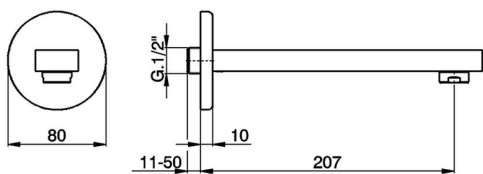

Filler spout ROADSTER ACCENT_RR000240

MODEL **RR000240**

Filler spout, 207 mm length, 1/2" M connection

AVAILABLE FINISHINGS

-  **21** 21 Chrome
-  **2B** 2B Polished Nickel
-  **2F** 2F Brushed Nickel
-  **2Q** 2Q Black Titanium
-  **40** 40 Matt Black
-  **4Q** 4Q Matt White