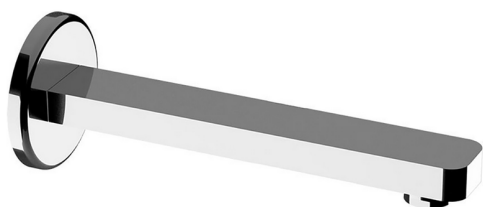

Filler spout ROADSTER ACCENT_RR000240

MODEL **RR000240**

Filler spout, 207 mm length, 1/2" M connection

AVAILABLE FINISHINGS

-  **21** 21 Chrome
-  **2B** 2B Polished Nickel
-  **2F** 2F Brushed Nickel
-  **2Q** 2Q Black Titanium
-  **40** 40 Matt Black
-  **4Q** 4Q Matt White

CHARACTERISTICS

Filler spout ROADSTER ACCENT_RR000240

RR000240

<https://en.cisal.it/filler-spout-roadster-accentrr000240>

2024-09-16