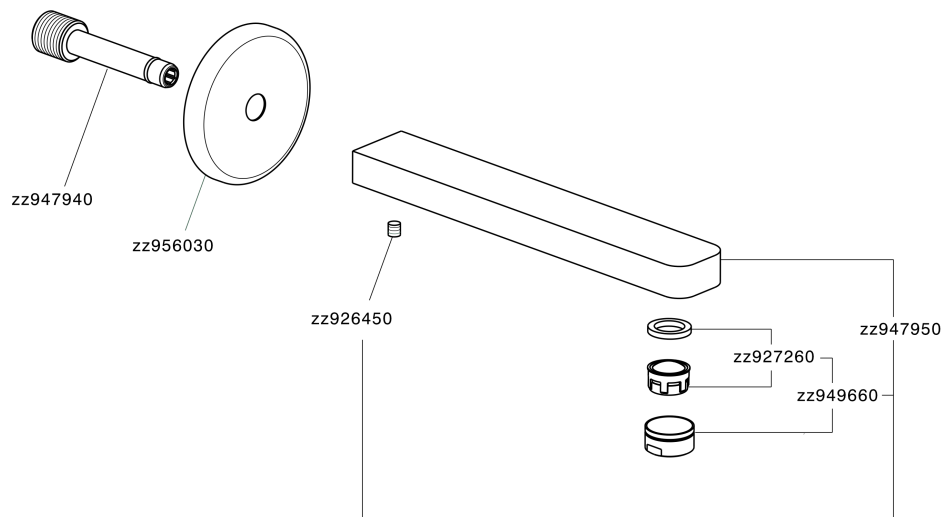

Filler spout ROADSTER ACCENT_RR000240

RR000240

<https://en.cisal.it/filler-spout-roadster-accentrr000240>

2024-09-16