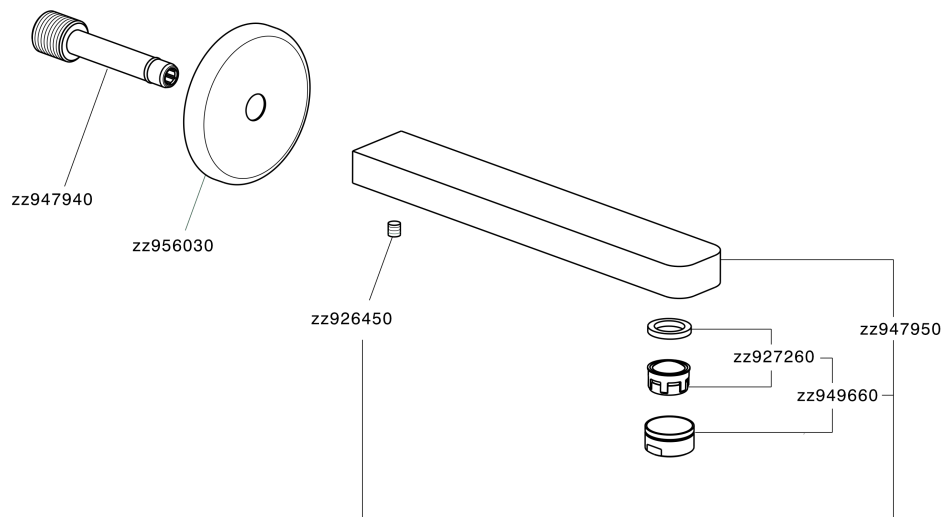

Filler spout ROADSTER ACCENT_RR000240

MODEL **RR000240**

Filler spout, 207 mm length, 1/2" M connection

AVAILABLE FINISHINGS

-  **21** 21 Chrome
-  **2B** 2B Polished Nickel
-  **2F** 2F Brushed Nickel
-  **2Q** 2Q Black Titanium
-  **40** 40 Matt Black
-  **4Q** 4Q Matt White

CHARACTERISTICS

Filler spout ROADSTER ACCENT_RR000240

RR000240

<https://en.cisal.it/filler-spout-roadster-accentrr000240>

2024-09-19