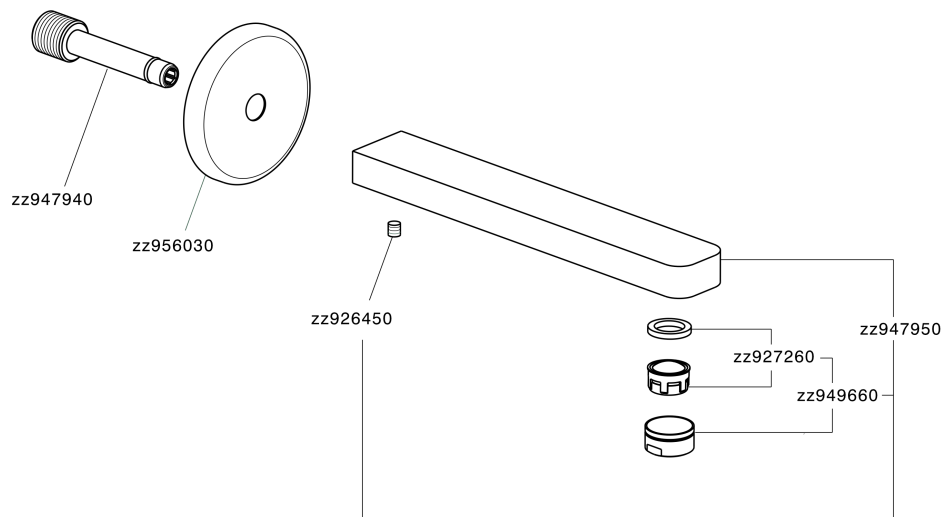

Filler spout ROADSTER ACCENT_RR000240

RR000240

<https://en.cisal.it/filler-spout-roadster-accentrr000240>

2024-09-19