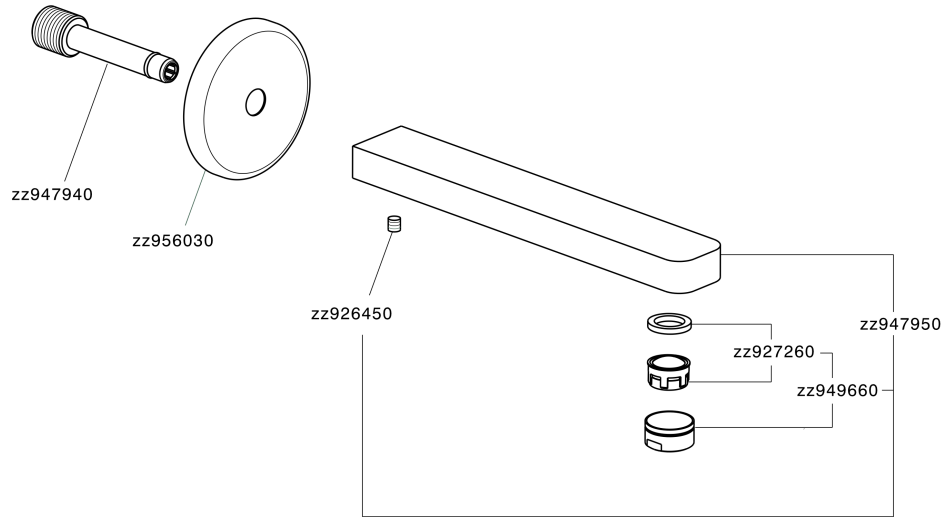

Filler spout ROADSTER ACCENT_RR000240

RR000240

<https://en.cisal.it/filler-spout-roadster-accentrr000240>

2024-09-19