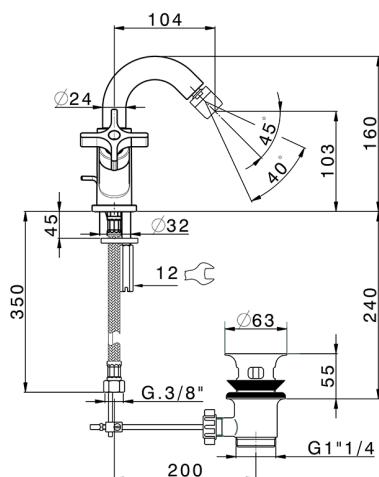

Bidet mixer GRACE_GS000550

MODEL **GS000550**

Bidet mixer, with automatic 1"1/4 automatic pop-up waste, G.3/8" stainless steel flexible hoses

AVAILABLE FINISHINGS

-  **21** 21 Chrome
-  **2F** 2F Brushed Nickel
-  **2W** 2W Brushed Gold
-  **5H** 5H Dark Brass Brushed
-  **5L** 5L Brushed Black Titanium
-  **6T** 6T Chrome/Matt Black