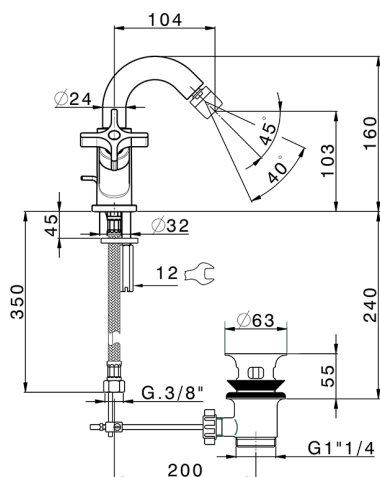

## Bidet mixer GRACE\_GS000550

MODEL **GS000550**

Bidet mixer, with automatic 1"1/4 automatic pop-up waste, G.3/8" stainless steel flexible hoses