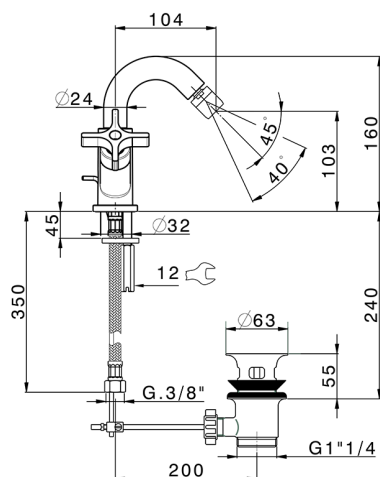

Bidet mixer GRACE_GS000550

MODEL **GS000550**

Bidet mixer, with automatic 1"1/4 automatic pop-up waste, G.3/8" stainless steel flexible hoses

AVAILABLE FINISHINGS

-  **21** 21 Chrome
-  **2F** 2F Brushed Nickel
-  **2W** 2W Brushed Gold
-  **5H** 5H Dark Brass Brushed
-  **5L** 5L Brushed Black Titanium
-  **6T** 6T Chrome/Matt Black