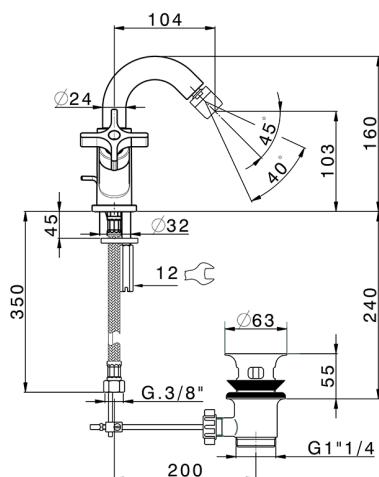

## Bidet mixer GRACE\_GS000550

MODEL **GS000550**

Bidet mixer, with automatic 1"1/4 automatic pop-up waste, G.3/8" stainless steel flexible hoses