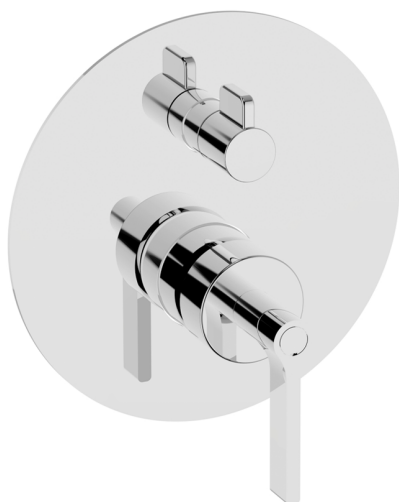

Exposed part for concealed S.L.bath-shower valve GRACE_GC002300

MODEL **GC002300**

Exposed part for concealed S.L.bath-shower valve, 2-Way rotating diverter, without concealed part, for items Easy-Box ZA000230

AVAILABLE FINISHINGS

- **21** 21 Chrome
- **2F** 2F Brushed Nickel
- **2W** 2W Brushed Gold
- **5H** 5H Dark Brass Brushed
- **5L** 5L Brushed Black Titanium
- **6T** 6T Chrome/Matt Black

CHARACTERISTICS

Installation **Concealed**
Required concealed parts **ZA000230**

2026-04-06