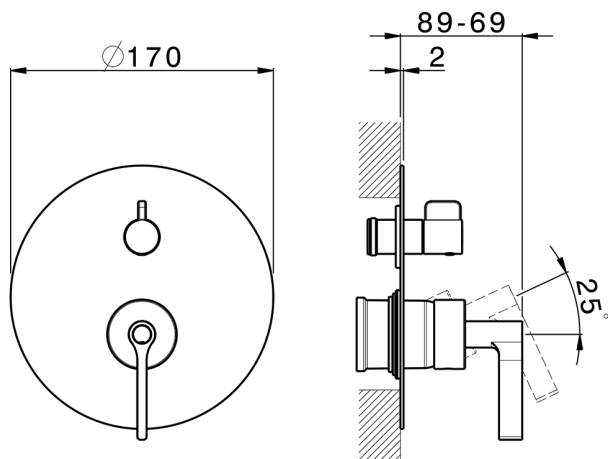

Exposed part for concealed S.L.bath-shower valve GRACE_GC002300

MODEL **GC002300**

Exposed part for concealed S.L.bath-shower valve, 2-Way rotating diverter, without concealed part, for items Easy-Box ZA000230

AVAILABLE FINISHINGS

- **21** 21 Chrome
- **2F** 2F Brushed Nickel
- **2W** 2W Brushed Gold
- **5H** 5H Dark Brass Brushed
- **5L** 5L Brushed Black Titanium
- **6T** 6T Chrome/Matt Black

CHARACTERISTICS

Installation **Concealed**
Required concealed parts **ZA000230**

2026-04-06