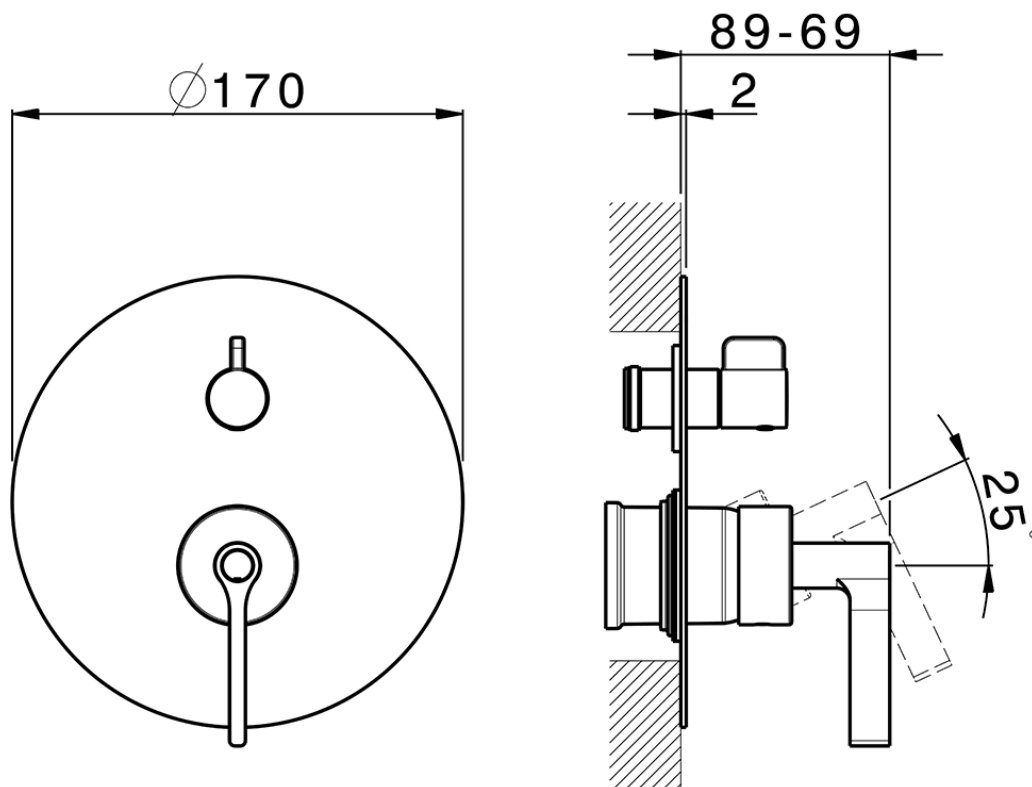

## Exposed part for concealed S.L.bath-shower valve GRACE\_GC002300

GC002300

<https://en.cisal.it/exposed-part-for-concealed-s-l-bath-shower-valve-grace-gc002300>

2026-04-26