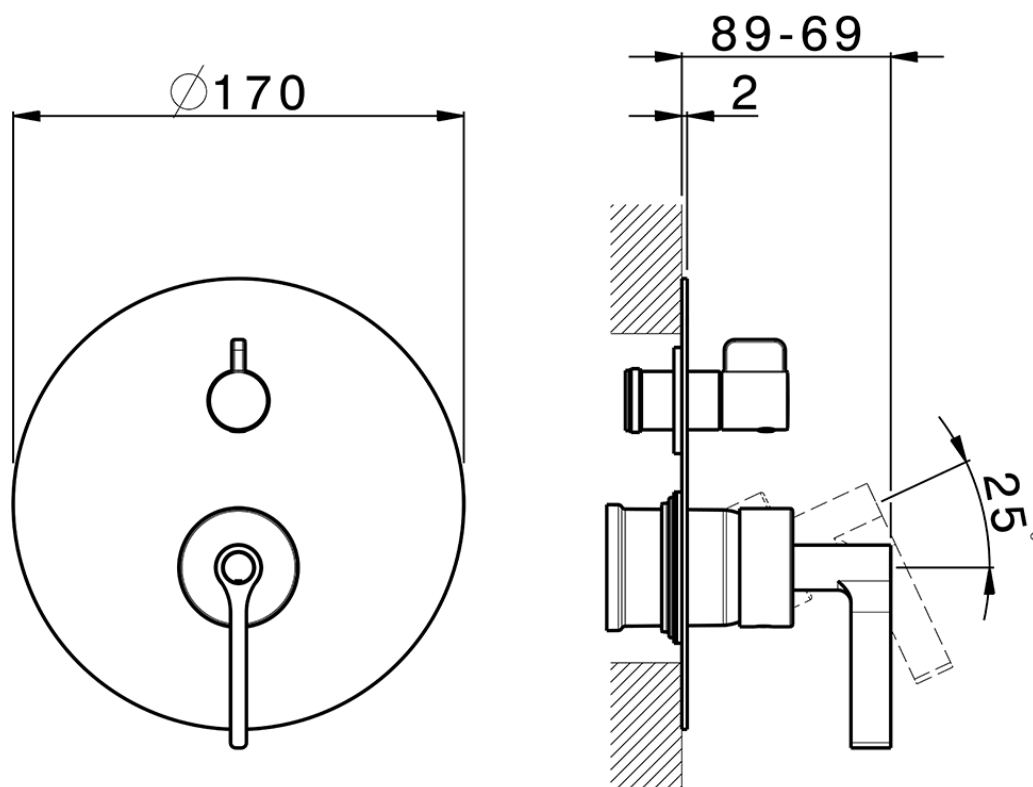

Exposed part for concealed S.L.bath-shower valve GRACE_GC002300

GC002300

<https://en.cisal.it/exposed-part-for-concealed-s-l-bath-shower-valve-grace-gc002300>

2026-06-29