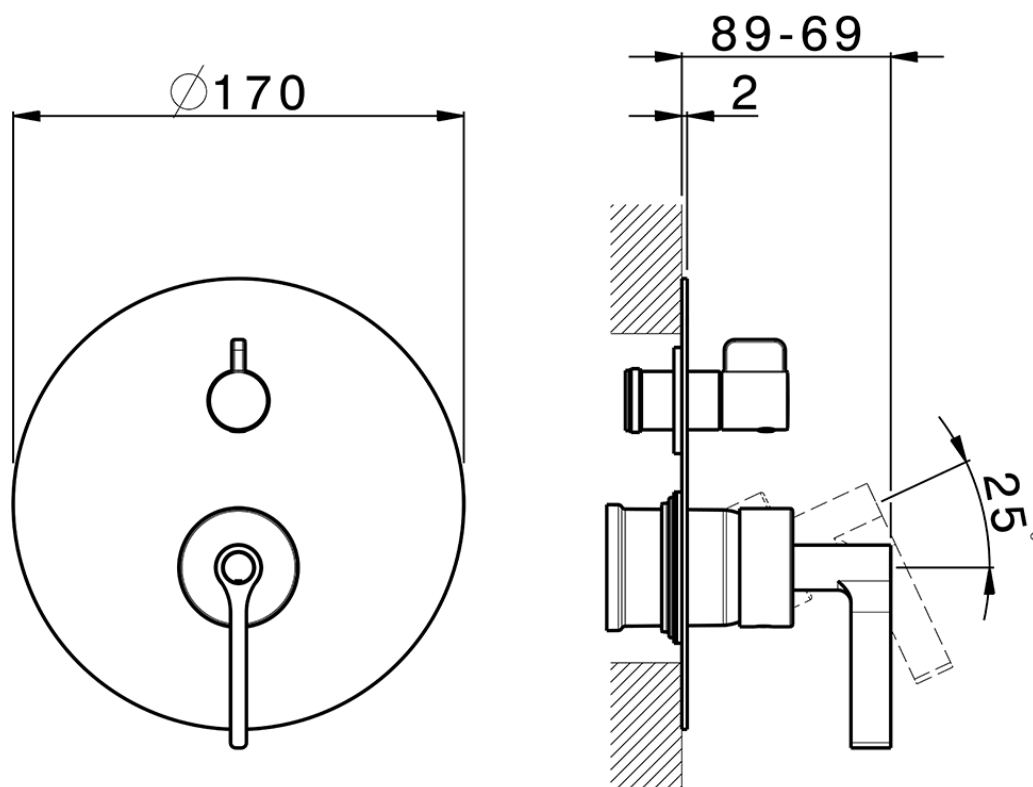

## Exposed part for concealed S.L.bath-shower valve GRACE\_GC002300

GC002300

<https://en.cisal.it/exposed-part-for-concealed-s-l-bath-shower-valve-grace-gc002300>

2026-06-08