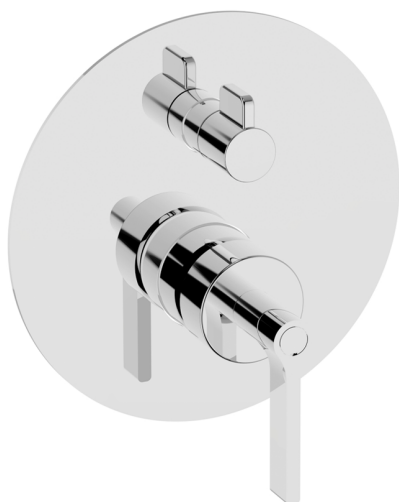

Exposed part for concealed S.L.bath-shower valve GRACE_GC002300

MODEL **GC002300**

Exposed part for concealed S.L.bath-shower valve, 2-Way rotating diverter, without concealed part, for items Easy-Box ZA000230

AVAILABLE FINISHINGS

- **21** 21 Chrome
- **2F** 2F Brushed Nickel
- **2W** 2W Brushed Gold
- **5H** 5H Dark Brass Brushed
- **5L** 5L Brushed Black Titanium
- **6T** 6T Chrome/Matt Black

CHARACTERISTICS

Installation **Concealed**
Required concealed parts **ZA000230**

2026-05-17