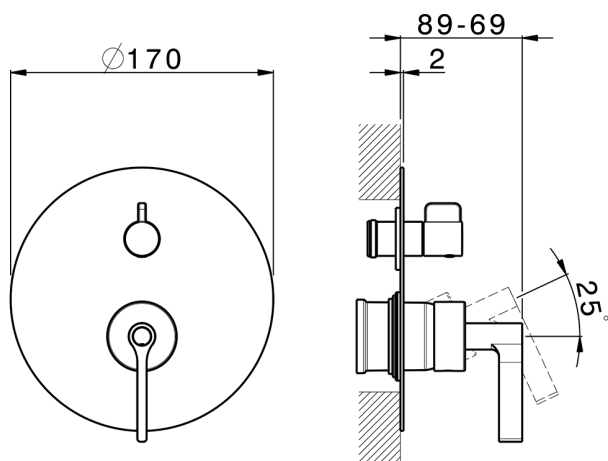

Exposed part for concealed S.L.bath-shower valve GRACE_GC002300

MODEL **GC002300**

Exposed part for concealed S.L.bath-shower valve, 2-Way rotating diverter, without concealed part, for items Easy-Box ZA000230

AVAILABLE FINISHINGS

- **21** 21 Chrome
- **2F** 2F Brushed Nickel
- **2W** 2W Brushed Gold
- **5H** 5H Dark Brass Brushed
- **5L** 5L Brushed Black Titanium
- **6T** 6T Chrome/Matt Black

CHARACTERISTICS

Installation **Concealed**
Required concealed parts **ZA000230**

2026-05-17