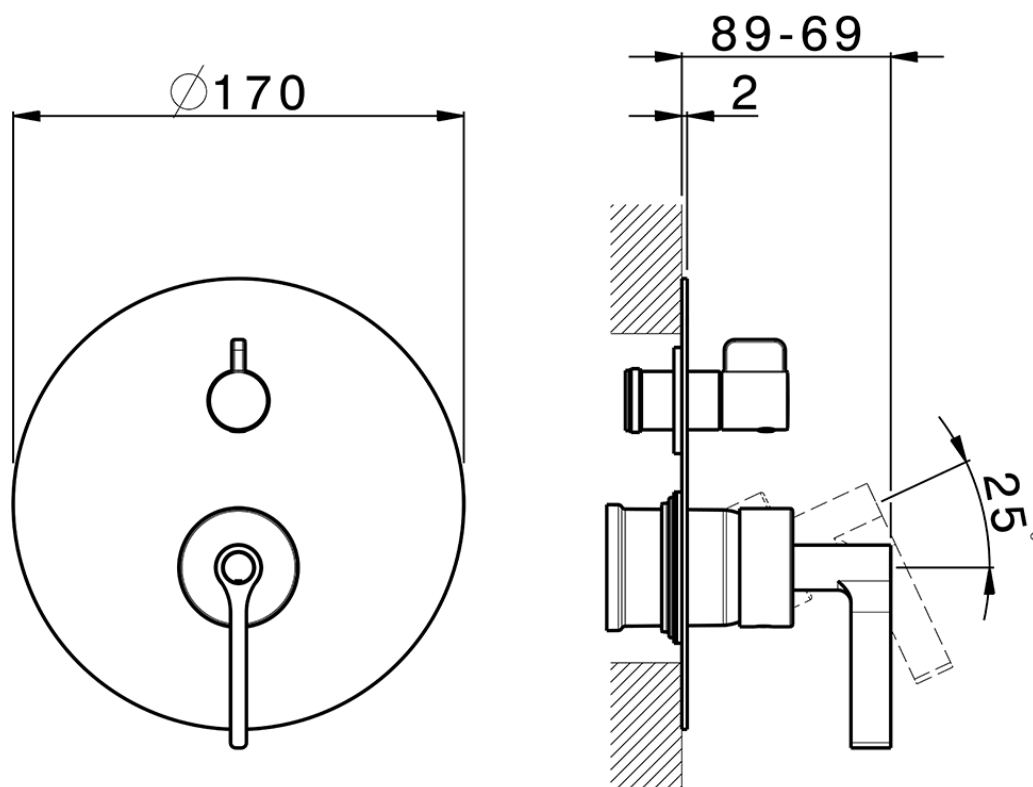

## Exposed part for concealed S.L.bath-shower valve GRACE\_GC002300

GC002300

<https://en.cisal.it/exposed-part-for-concealed-s-l-bath-shower-valve-grace-gc002300>

2026-05-17