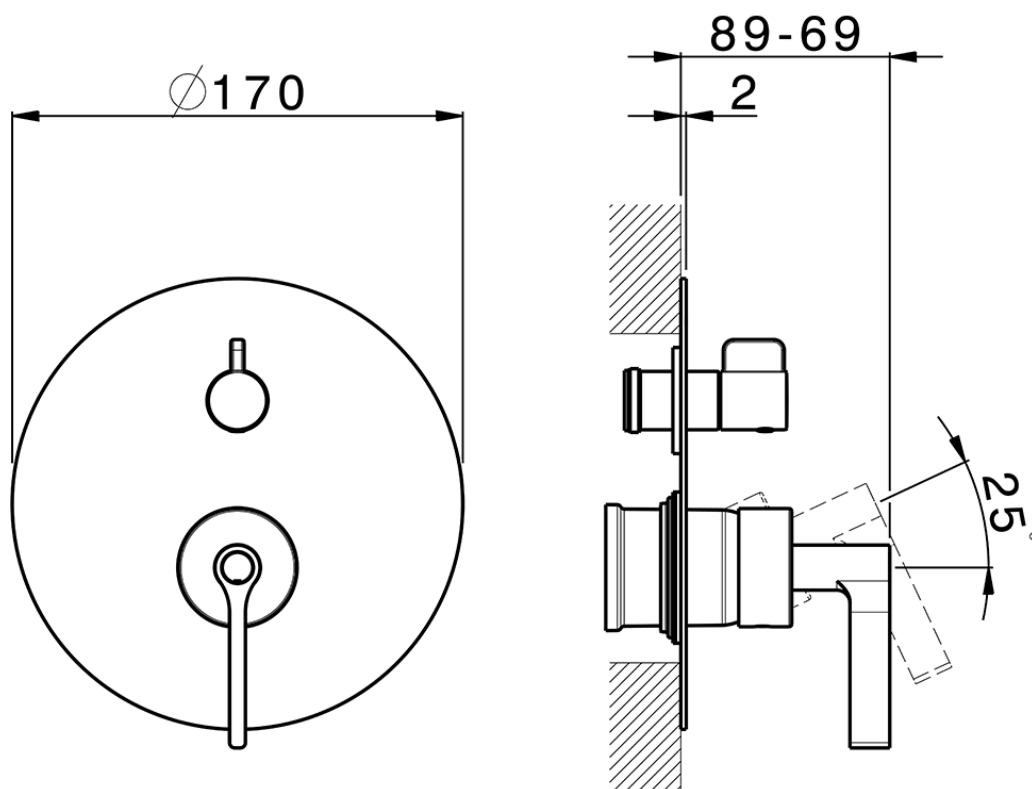

Exposed part for concealed S.L.bath-shower valve GRACE_GC002300

GC002300

<https://en.cisal.it/exposed-part-for-concealed-s-l-bath-shower-valve-grace-gc002300>

2026-04-26