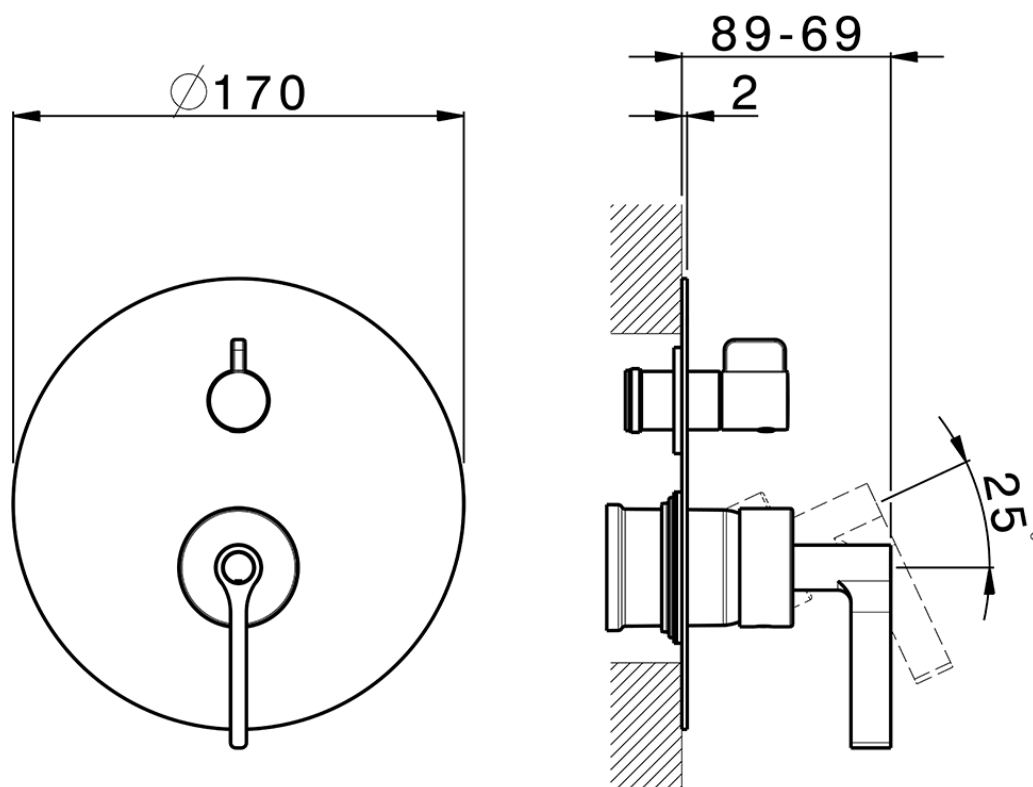

Exposed part for concealed S.L.bath-shower valve GRACE_GC002300

GC002300

<https://en.cisal.it/exposed-part-for-concealed-s-l-bath-shower-valve-grace-gc002300>

2026-04-06