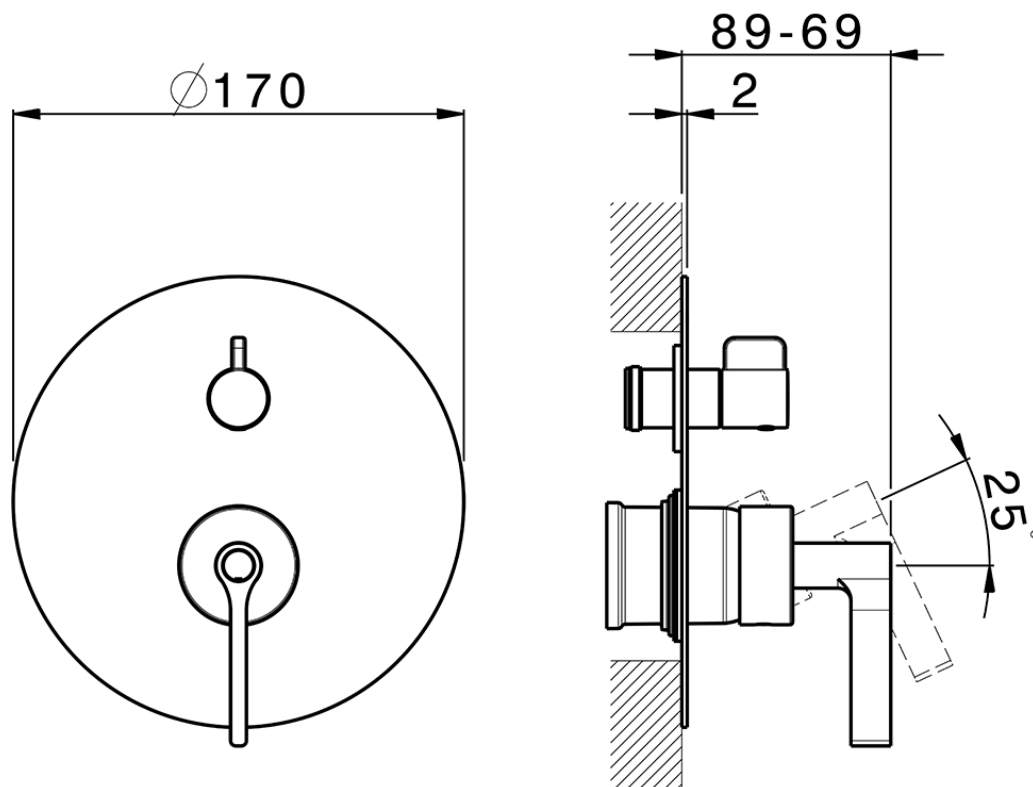

Exposed part for concealed S.L.bath-shower valve GRACE_GC002300

GC002300

<https://en.cisal.it/exposed-part-for-concealed-s-l-bath-shower-valve-grace-gc002300>

2026-06-13