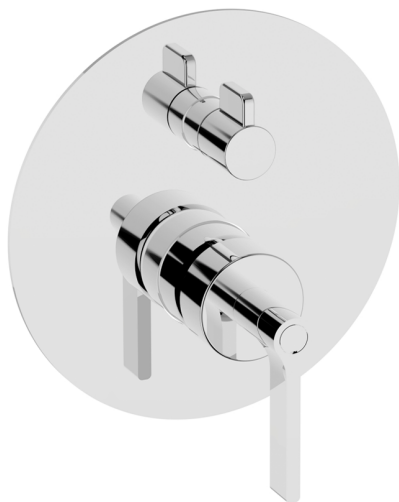

Exposed part for concealed S.L.bath-shower valve GRACE_GC002300

MODEL **GC002300**

Exposed part for concealed S.L.bath-shower valve, 2-Way rotating diverter, without concealed part, for items Easy-Box ZA000230

AVAILABLE FINISHINGS

- **21** 21 Chrome
- **2F** 2F Brushed Nickel
- **2W** 2W Brushed Gold
- **5H** 5H Dark Brass Brushed
- **5L** 5L Brushed Black Titanium
- **6T** 6T Chrome/Matt Black

CHARACTERISTICS

Installation **Concealed**
Required concealed parts **ZA000230**

2026-05-17