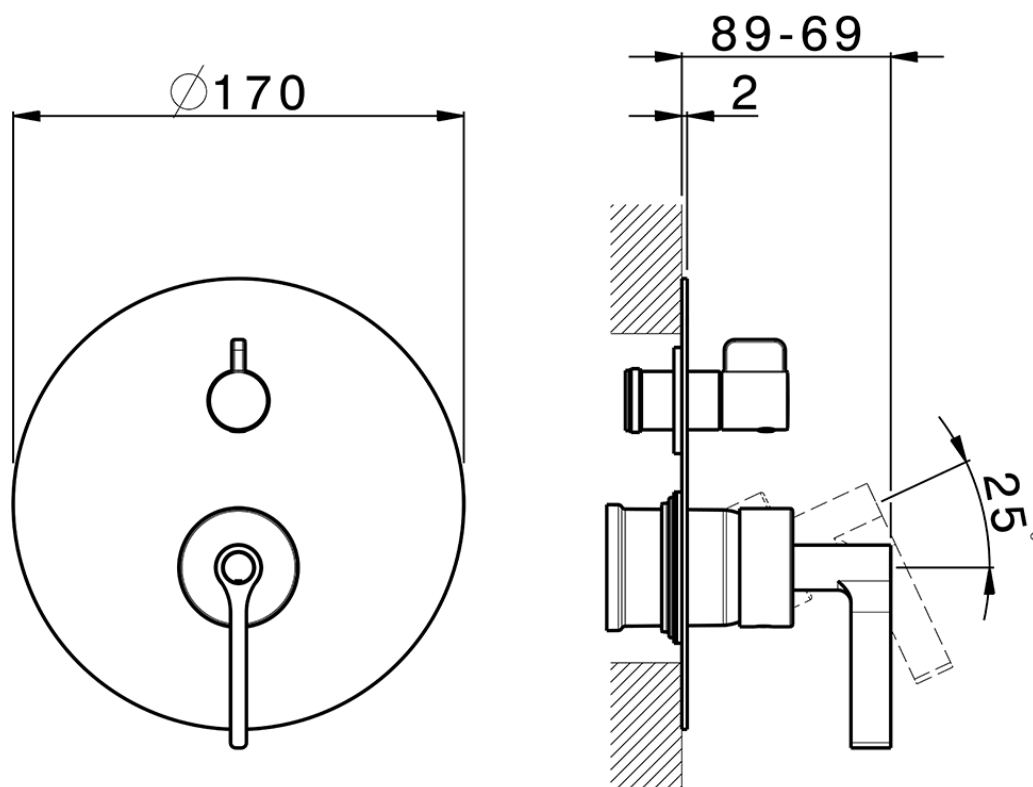

Exposed part for concealed S.L.bath-shower valve GRACE_GC002300

GC002300

<https://en.cisal.it/exposed-part-for-concealed-s-l-bath-shower-valve-grace-gc002300>

2026-06-13