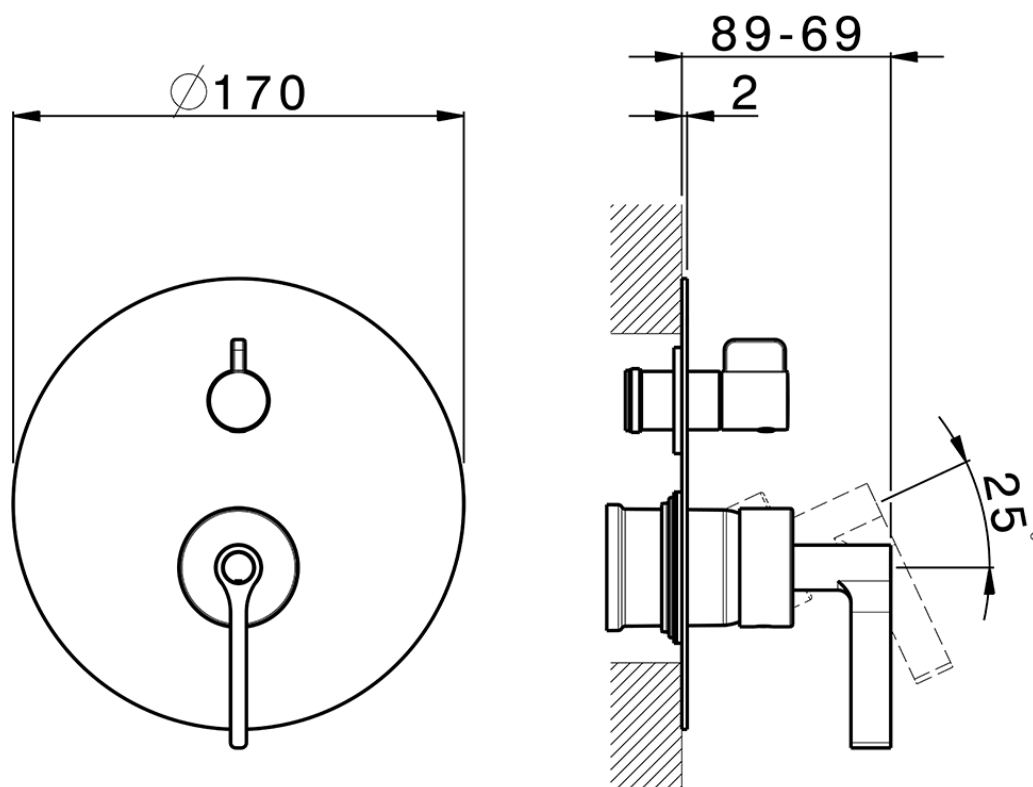

## Exposed part for concealed S.L.bath-shower valve GRACE\_GC002300

GC002300

<https://en.cisal.it/exposed-part-for-concealed-s-l-bath-shower-valve-grace-gc002300>

2026-04-06