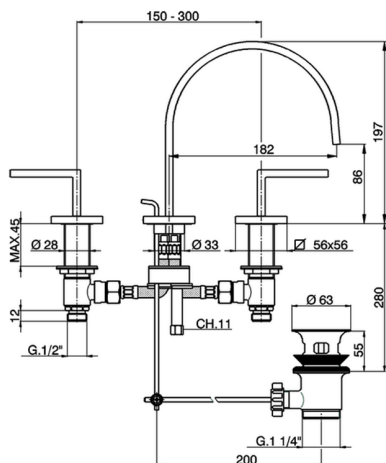

CHARACTERISTICS