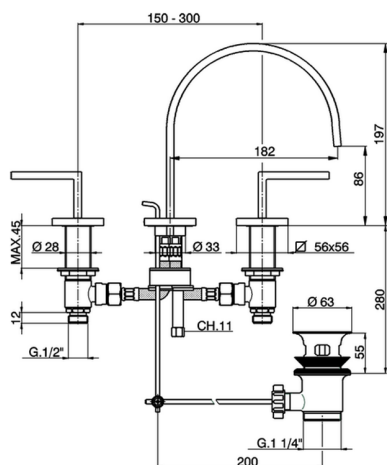

CHARACTERISTICS