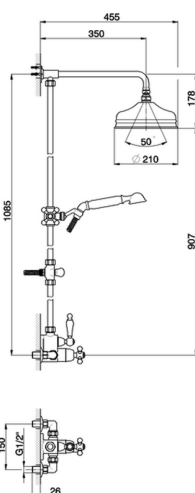

Thermostatic shower column, 2-functions ARCANA CERAMIC_AC004060

MODEL **AC004060**

Thermostatic shower column, 2-functions, 2 outlet diverter, not adjustable riser column, sliding handshower holder, 53 mm Brass Arcana one spray handshower, D.210 mm Brass round showerhead, 150 cm Brass Flexible Hose

AVAILABLE FINISHINGS

-  **21** 21 Chrome
-  **24** 24 Gold
-  **26** 26 Old Copper
-  **27** 27 Old Bronze
-  **2A** 2A Satin Brushed Nickel
-  **74** 74 Chrome/Gold

CHARACTERISTICS

Cartridge Spare Parts **24.04A.PP**