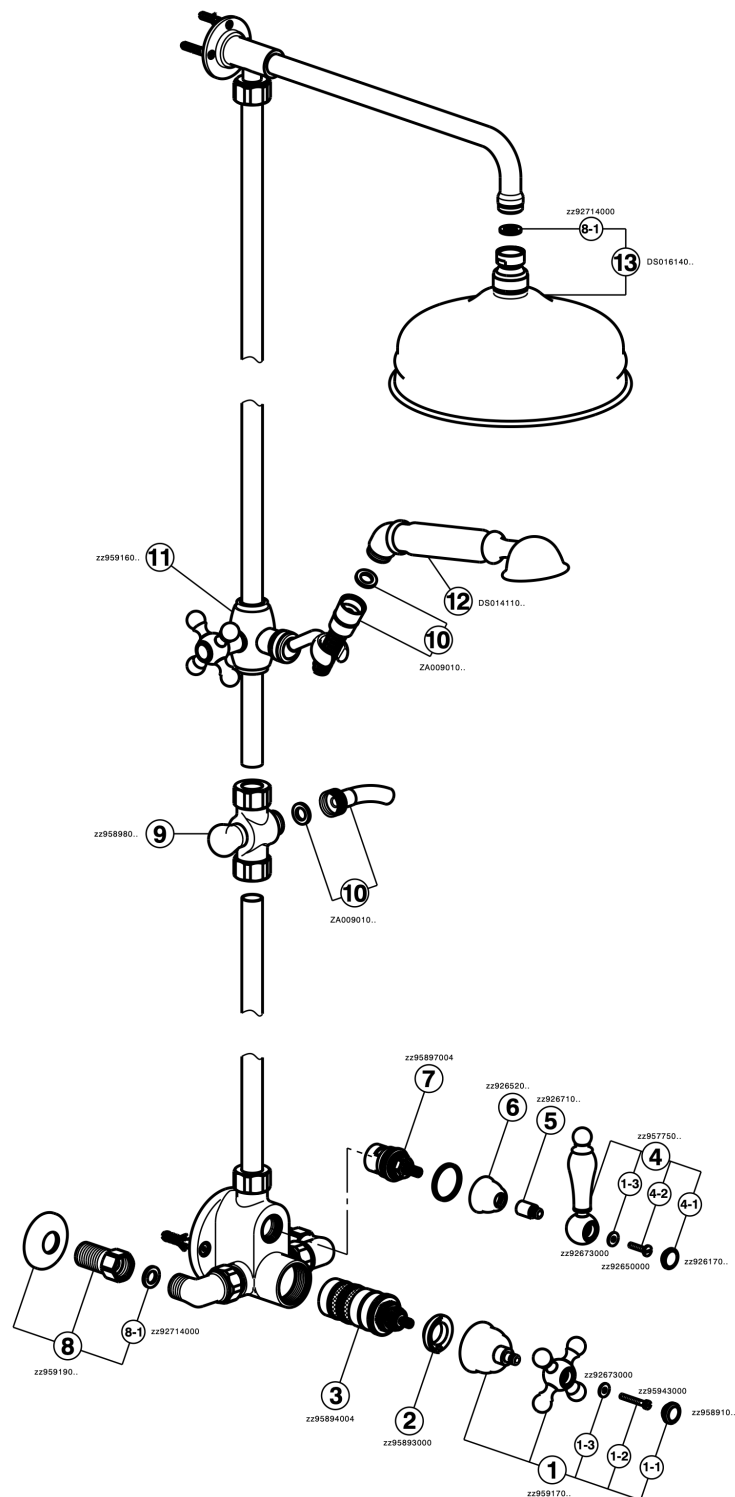

Thermostatic shower column, 2-functions ARCANA CERAMIC_AC004060

MODEL **AC004060**

Thermostatic shower column, 2-functions, 2 outlet diverter, not adjustable riser column, sliding handshower holder, 53 mm Brass Arcana one spray handshower, D.210 mm Brass round showerhead, 150 cm Brass Flexible Hose

AVAILABLE FINISHINGS

-  **21** 21 Chrome
-  **24** 24 Gold
-  **26** 26 Old Copper
-  **27** 27 Old Bronze
-  **2A** 2A Satin Brushed Nickel
-  **74** 74 Chrome/Gold

CHARACTERISTICS

Cartridge Spare Parts **24.04A.PP**

8x20 Plus P Thermostatic Valve

Thermostatic

The Cisal thermostatic is your personal water manager, helping you to handle, control and save water and energy.

Thermostatic shower column, 2-functions ARCANA CERAMIC_AC004060

AC004060

<https://en.cisal.it/thermostatic-shower-column-2-functions-arcana-ceramic-ac004060>

2026-04-11