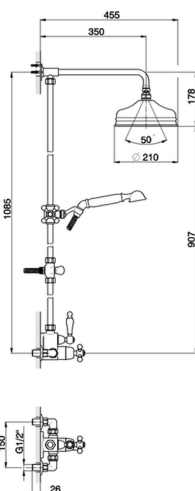

Thermostatic shower column, 2-functions ARCANA CERAMIC_AC004060

MODEL **AC004060**

Thermostatic shower column, 2-functions, 2 outlet diverter, not adjustable riser column, sliding handshower holder, 53 mm Brass Arcana one spray handshower, D.210 mm Brass round showerhead, 150 cm Brass Flexible Hose

AVAILABLE FINISHINGS

-  **21** 21 Chrome
-  **24** 24 Gold
-  **26** 26 Old Copper
-  **27** 27 Old Bronze
-  **2A** 2A Satin Brushed Nickel
-  **74** 74 Chrome/Gold

CHARACTERISTICS

Cartridge Spare Parts **24.04A.PP**