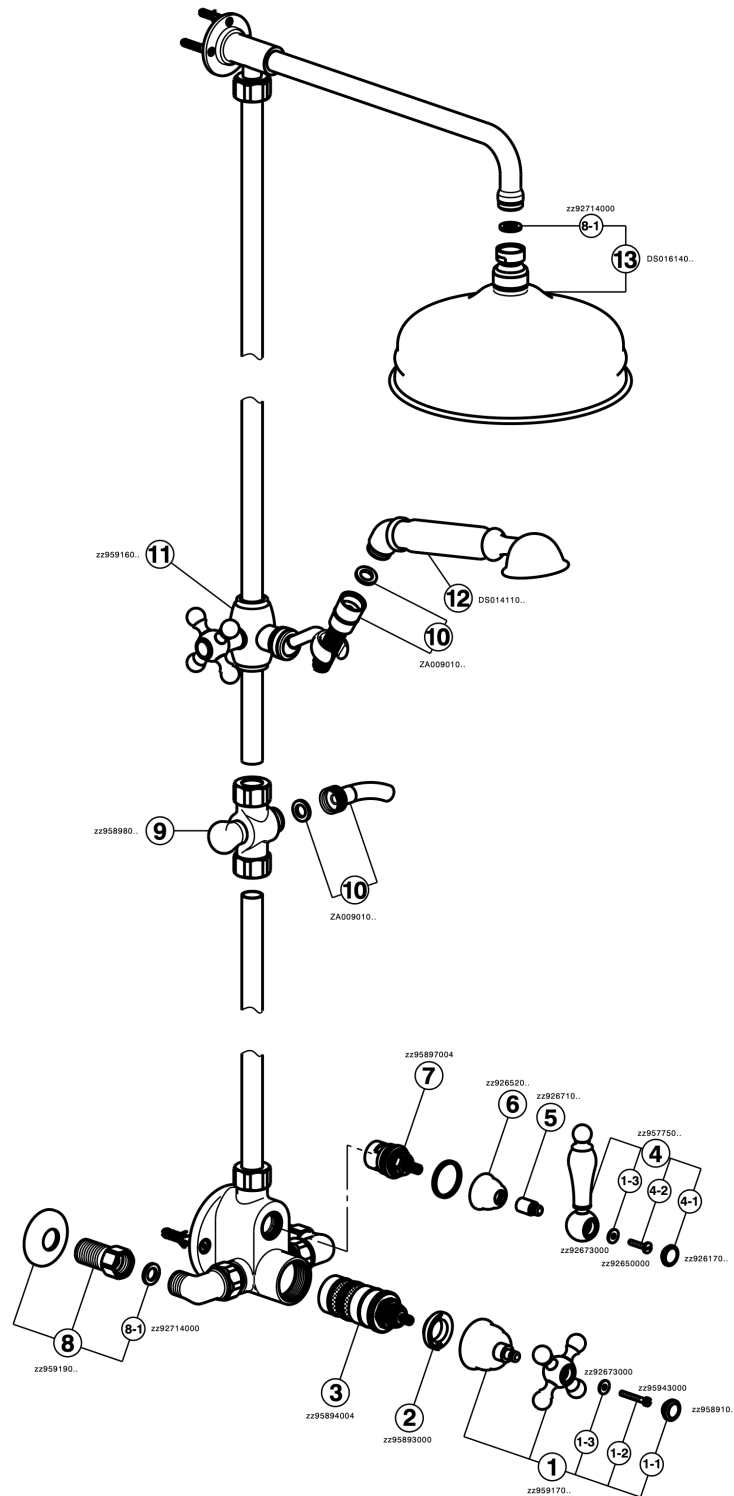

## Thermostatic shower column, 2-functions ARCANA CERAMIC\_AC004060

MODEL **AC004060**

Thermostatic shower column, 2-functions, 2 outlet diverter, not adjustable riser column, sliding handshower holder, 53 mm Brass Arcana one spray handshower, D.210 mm Brass round showerhead, 150 cm Brass Flexible Hose

### CHARACTERISTICS

Cartridge Spare Parts **24.04A.PP**

**8x20 Plus P Thermostatic Valve**

## Thermostatic shower column, 2-functions ARCANA CERAMIC\_AC004060

AC004060

<https://en.cisal.it/thermostatic-shower-column-2-functions-arcana-ceramic-ac004060>

2026-04-30