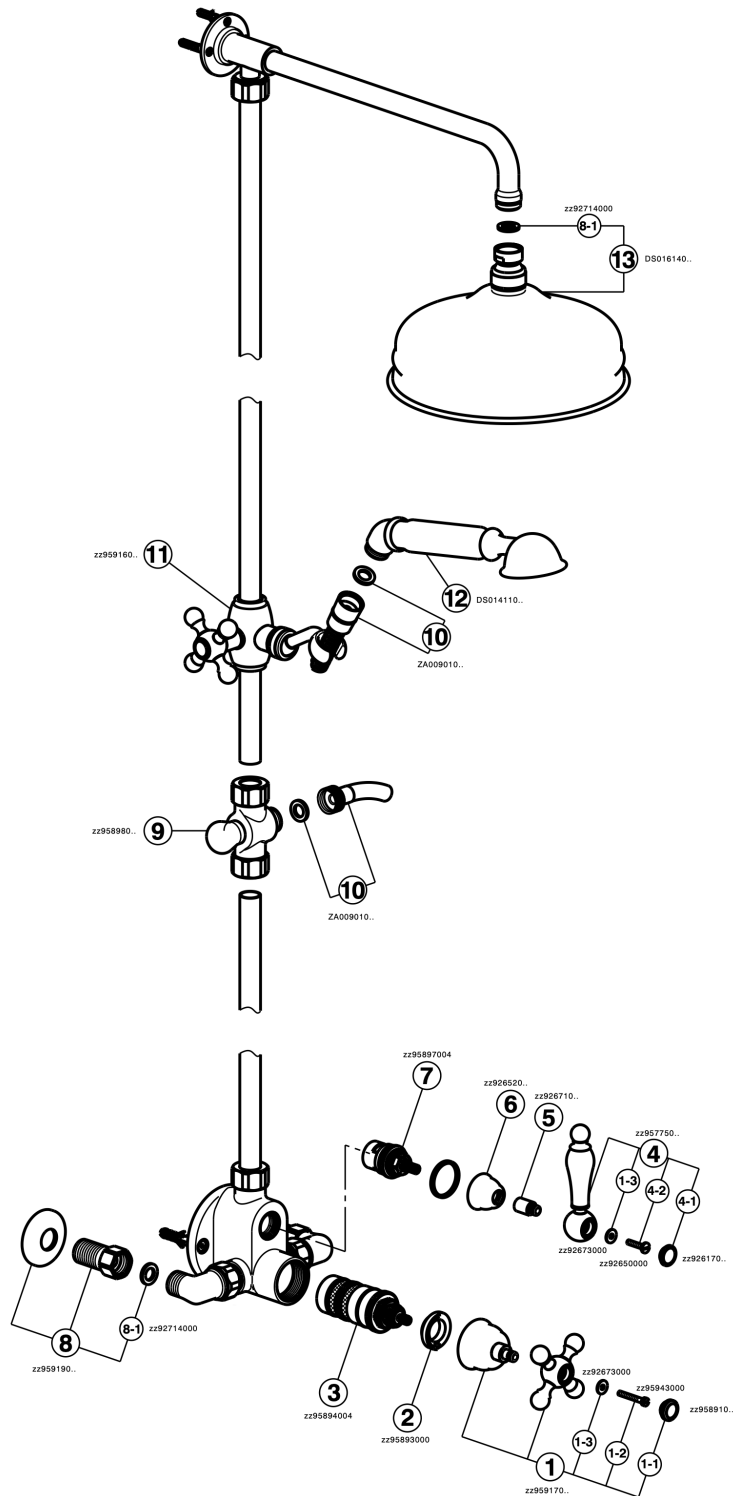

Thermostatic shower column, 2-functions ARCANA CERAMIC_AC004060

MODEL **AC004060**

Thermostatic shower column, 2-functions, 2 outlet diverter, not adjustable riser column, sliding handshower holder, 53 mm Brass Arcana one spray handshower, D.210 mm Brass round showerhead, 150 cm Brass Flexible Hose

AVAILABLE FINISHINGS

-  **21** 21 Chrome
-  **24** 24 Gold
-  **26** 26 Old Copper
-  **27** 27 Old Bronze
-  **2A** 2A Satin Brushed Nickel
-  **74** 74 Chrome/Gold

CHARACTERISTICS

Cartridge Spare Parts **24.04A.PP**

8x20 Plus P Thermostatic Valve

Thermostatic

The Cisal thermostatic is your personal water manager, helping you to handle, control and save water and energy.

Thermostatic shower column, 2-functions ARCANA CERAMIC_AC004060

AC004060

<https://en.cisal.it/thermostatic-shower-column-2-functions-arcana-ceramic-ac004060>

2026-04-09