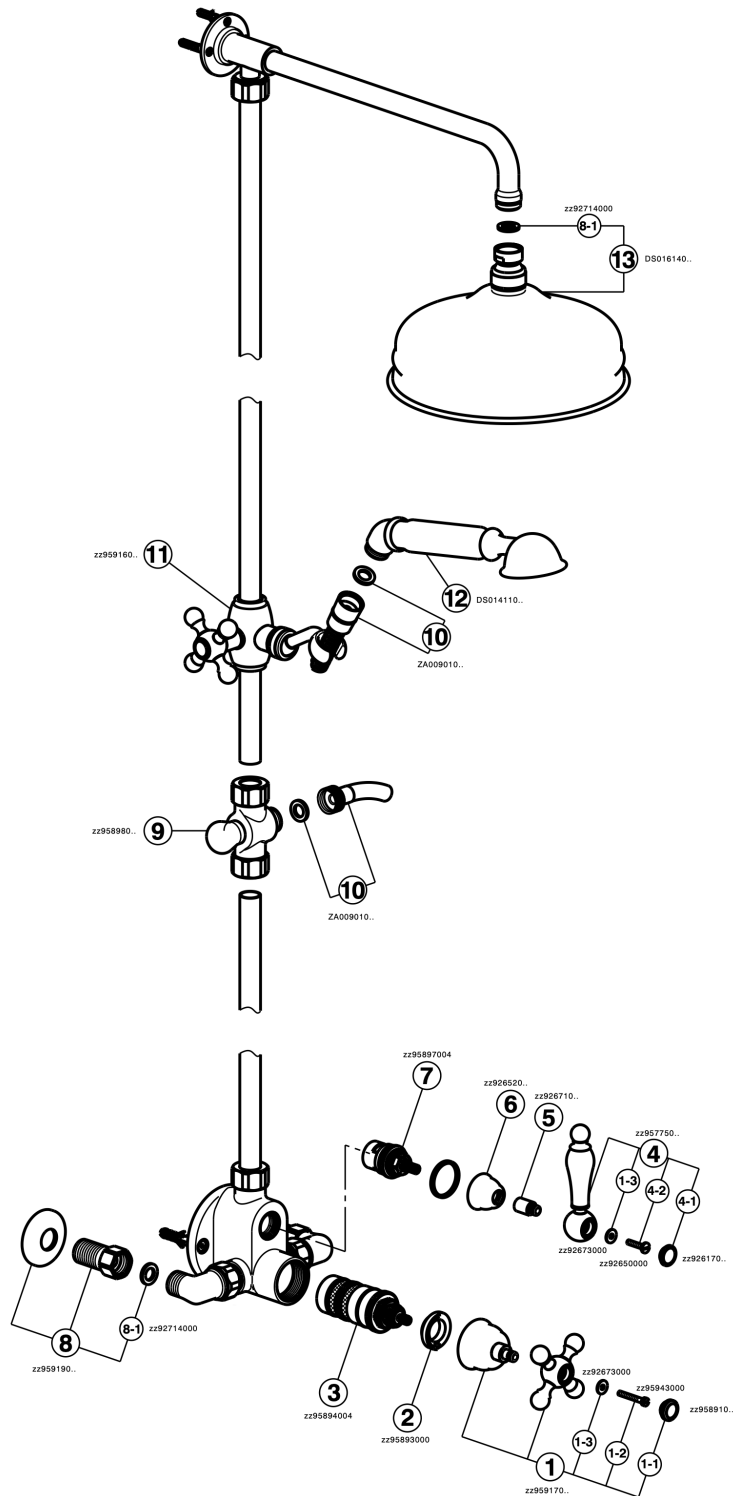

Thermostatic shower column, 2-functions ARCANA CERAMIC_AC004060

MODEL **AC004060**

Thermostatic shower column, 2-functions, 2 outlet diverter, not adjustable riser column, sliding handshower holder, 53 mm Brass Arcana one spray handshower, D.210 mm Brass round showerhead, 150 cm Brass Flexible Hose

AVAILABLE FINISHINGS

-  **21** 21 Chrome
-  **24** 24 Gold
-  **26** 26 Old Copper
-  **27** 27 Old Bronze
-  **2A** 2A Satin Brushed Nickel
-  **74** 74 Chrome/Gold

CHARACTERISTICS

Cartridge Spare Parts **24.04A.PP**

8x20 Plus P Thermostatic Valve

Thermostatic

The Cisal thermostatic is your personal water manager, helping you to handle, control and save water and energy.

Thermostatic shower column, 2-functions ARCANA CERAMIC_AC004060

AC004060

<https://en.cisal.it/thermostatic-shower-column-2-functions-arcana-ceramic-ac004060>

2026-06-14