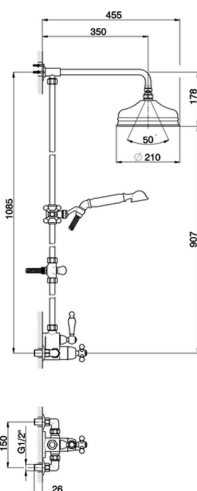

## Thermostatic shower column, 2-functions ARCANA CERAMIC\_AC004060

MODEL **AC004060**

Thermostatic shower column, 2-functions, 2 outlet diverter, not adjustable riser column, sliding handshower holder, 53 mm Brass Arcana one spray handshower, D.210 mm Brass round showerhead, 150 cm Brass Flexible Hose

### CHARACTERISTICS

Cartridge Spare Parts **24.04A.PP**

**8x20 Plus P Thermostatic Valve**