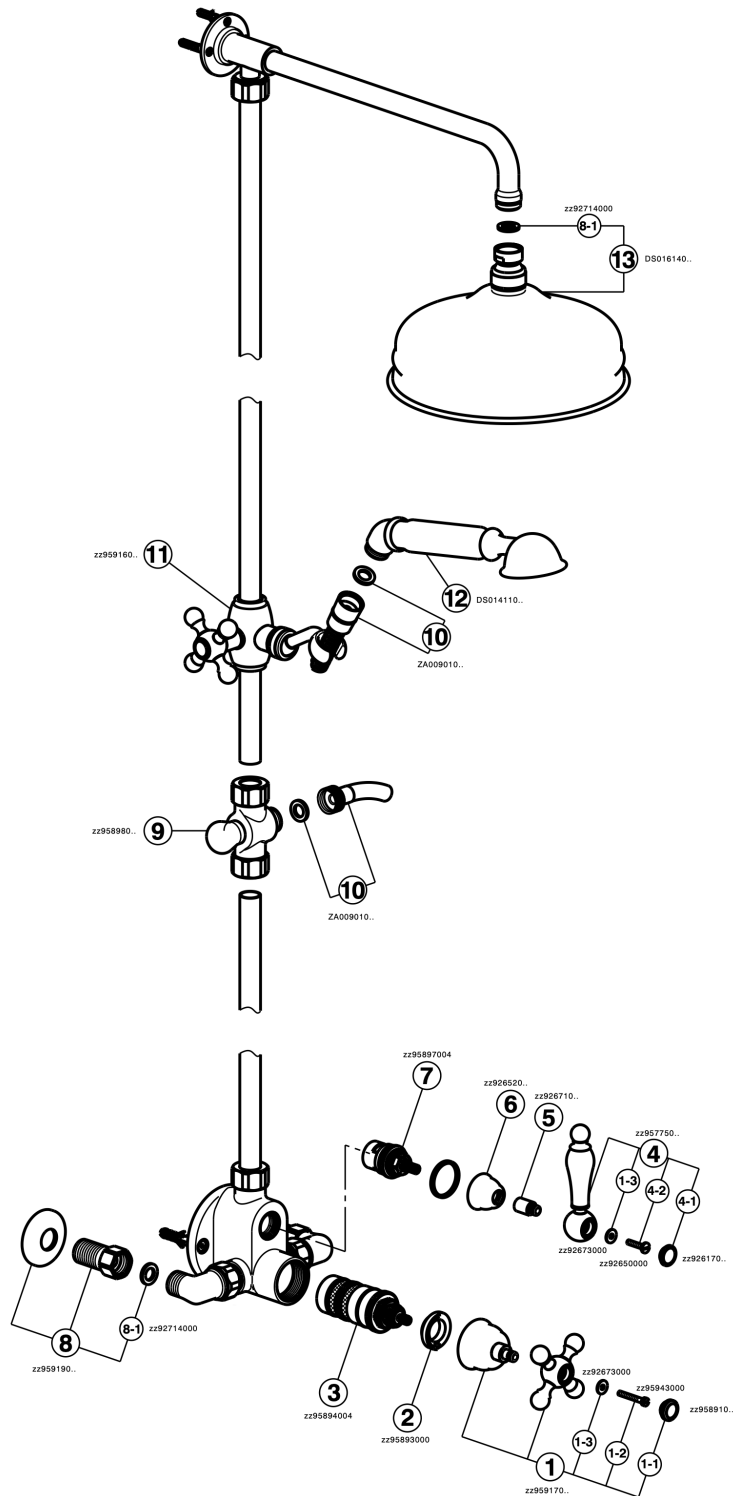

## Thermostatic shower column, 2-functions ARCANA CERAMIC\_AC004060

MODEL **AC004060**

Thermostatic shower column, 2-functions, 2 outlet diverter, not adjustable riser column, sliding handshower holder, 53 mm Brass Arcana one spray handshower, D.210 mm Brass round showerhead, 150 cm Brass Flexible Hose

### CHARACTERISTICS

Cartridge Spare Parts **24.04A.PP**

**8x20 Plus P Thermostatic Valve**

## Thermostatic shower column, 2-functions ARCANA CERAMIC\_AC004060

AC004060

<https://en.cisal.it/thermostatic-shower-column-2-functions-arcana-ceramic-ac004060>

2026-06-14