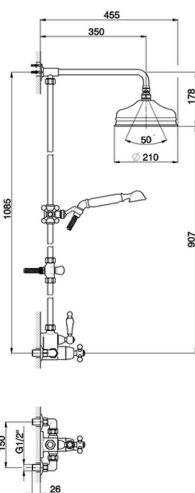

## Thermostatic shower column, 2-functions ARCANA CERAMIC\_AC004060

MODEL **AC004060**

Thermostatic shower column, 2-functions, 2 outlet diverter, not adjustable riser column, sliding handshower holder, 53 mm Brass Arcana one spray handshower, D.210 mm Brass round showerhead, 150 cm Brass Flexible Hose

### CHARACTERISTICS

Cartridge Spare Parts **24.04A.PP**

**8x20 Plus P Thermostatic Valve**