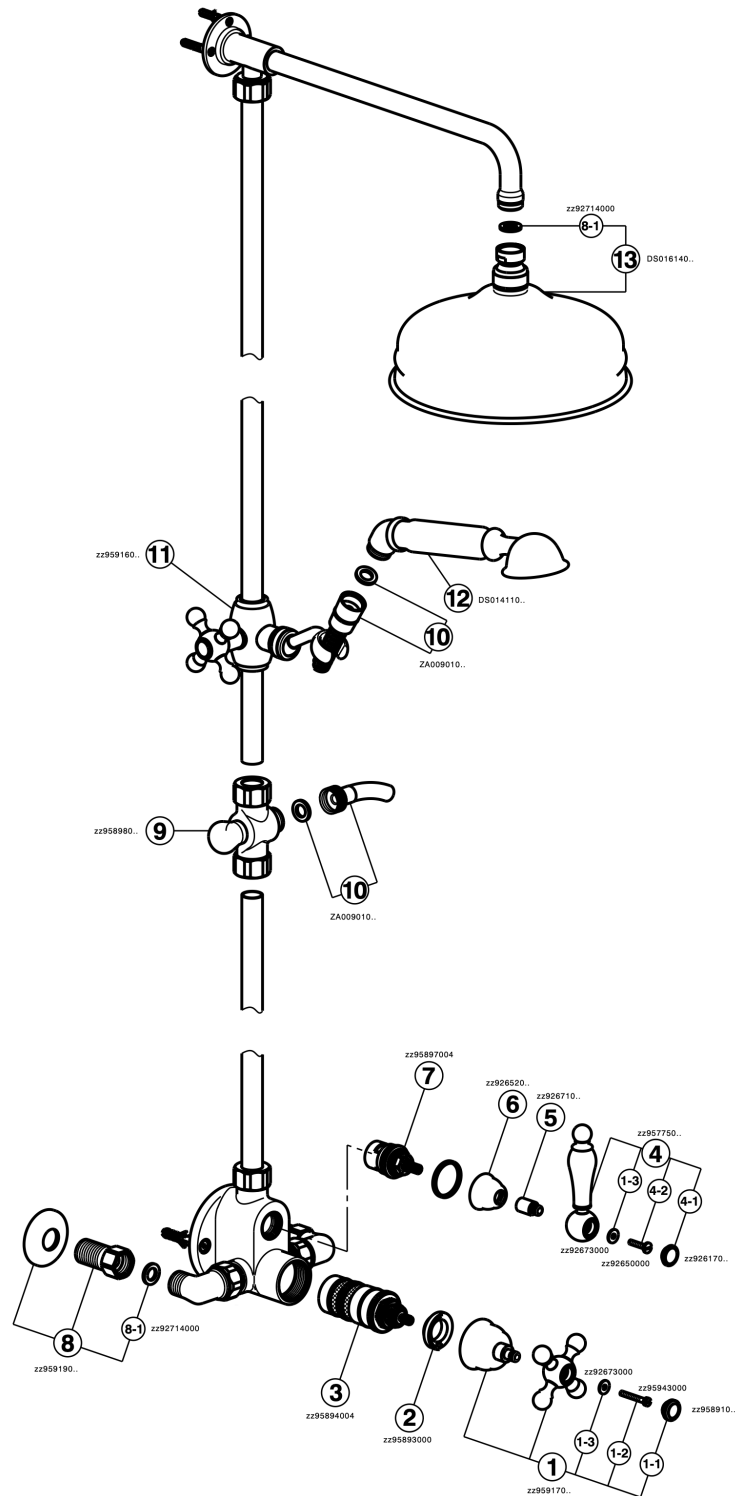

## Thermostatic shower column, 2-functions ARCANA CERAMIC\_AC004060

MODEL **AC004060**

Thermostatic shower column, 2-functions, 2 outlet diverter, not adjustable riser column, sliding handshower holder, 53 mm Brass Arcana one spray handshower, D.210 mm Brass round showerhead, 150 cm Brass Flexible Hose

### CHARACTERISTICS

Cartridge Spare Parts **24.04A.PP**

**8x20 Plus P Thermostatic Valve**

## Thermostatic shower column, 2-functions ARCANA CERAMIC\_AC004060

AC004060

<https://en.cisal.it/thermostatic-shower-column-2-functions-arcana-ceramic-ac004060>

2026-04-30