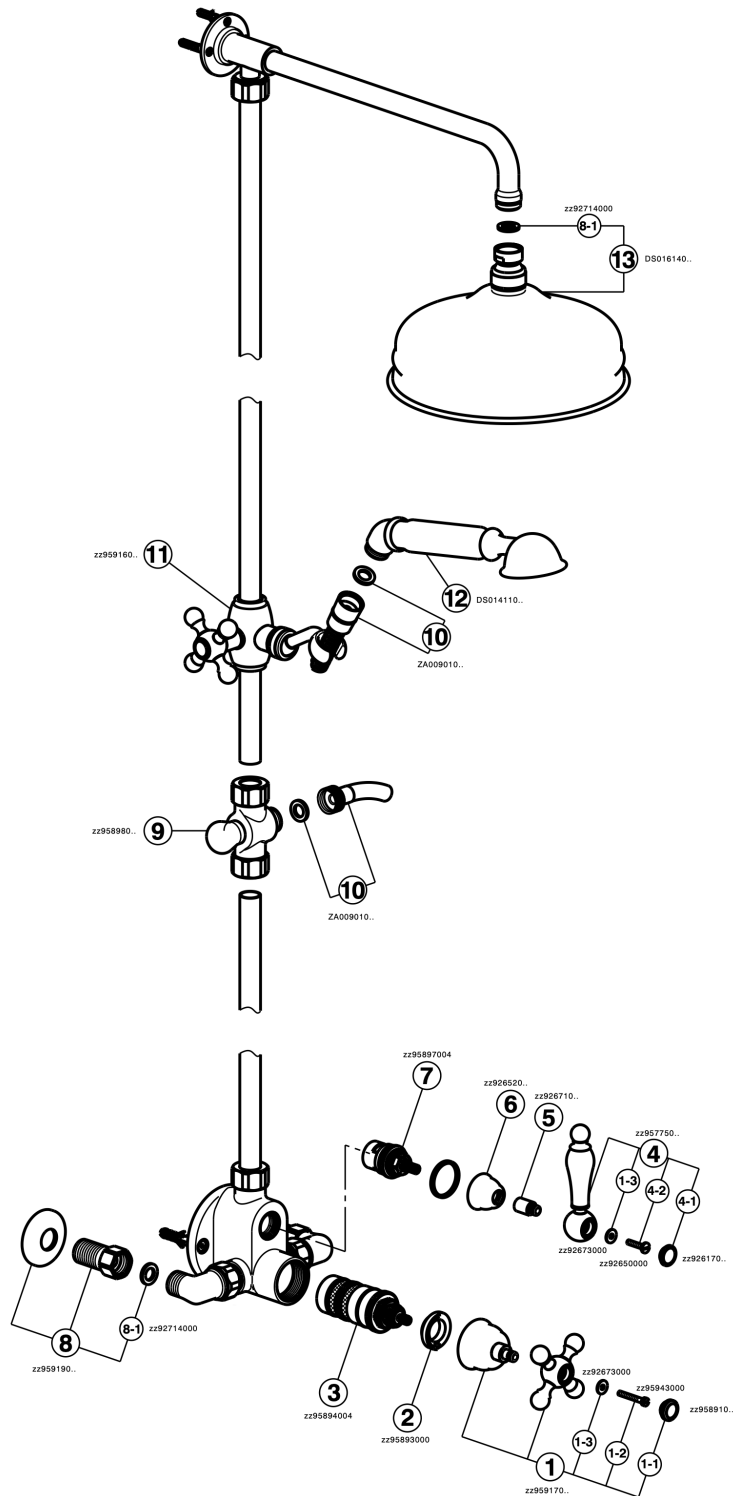

Thermostatic shower column, 2-functions ARCANA CERAMIC_AC004060

MODEL **AC004060**

Thermostatic shower column, 2-functions, 2 outlet diverter, not adjustable riser column, sliding handshower holder, 53 mm Brass Arcana one spray handshower, D.210 mm Brass round showerhead, 150 cm Brass Flexible Hose

AVAILABLE FINISHINGS

-  **21** 21 Chrome
-  **24** 24 Gold
-  **26** 26 Old Copper
-  **27** 27 Old Bronze
-  **2A** 2A Satin Brushed Nickel
-  **74** 74 Chrome/Gold

CHARACTERISTICS

Cartridge Spare Parts **24.04A.PP**

8x20 Plus P Thermostatic Valve

Thermostatic

The Cisal thermostatic is your personal water manager, helping you to handle, control and save water and energy.

Thermostatic shower column, 2-functions ARCANA CERAMIC_AC004060

AC004060

<https://en.cisal.it/thermostatic-shower-column-2-functions-arcana-ceramic-ac004060>

2026-05-20