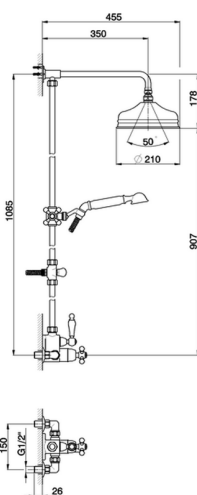

Thermostatic shower column, 2-functions ARCANA CERAMIC_AC004060

MODEL **AC004060**

Thermostatic shower column, 2-functions, 2 outlet diverter, not adjustable riser column, sliding handshower holder, 53 mm Brass Arcana one spray handshower, D.210 mm Brass round showerhead, 150 cm Brass Flexible Hose

AVAILABLE FINISHINGS

-  **21** 21 Chrome
-  **24** 24 Gold
-  **26** 26 Old Copper
-  **27** 27 Old Bronze
-  **2A** 2A Satin Brushed Nickel
-  **74** 74 Chrome/Gold

CHARACTERISTICS

Cartridge Spare Parts **24.04A.PP**