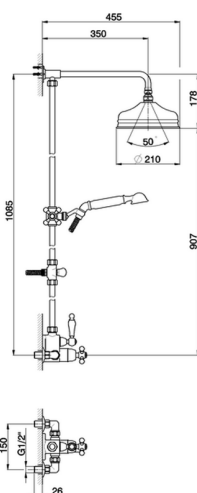

Thermostatic shower column, 2-functions ARCANA CERAMIC_AC004060

MODEL **AC004060**

Thermostatic shower column, 2-functions, 2 outlet diverter, not adjustable riser column, sliding handshower holder, 53 mm Brass Arcana one spray handshower, D.210 mm Brass round showerhead, 150 cm Brass Flexible Hose

AVAILABLE FINISHINGS

-  **21** 21 Chrome
-  **24** 24 Gold
-  **26** 26 Old Copper
-  **27** 27 Old Bronze
-  **2A** 2A Satin Brushed Nickel
-  **74** 74 Chrome/Gold

CHARACTERISTICS

Cartridge Spare Parts **24.04A.PP**