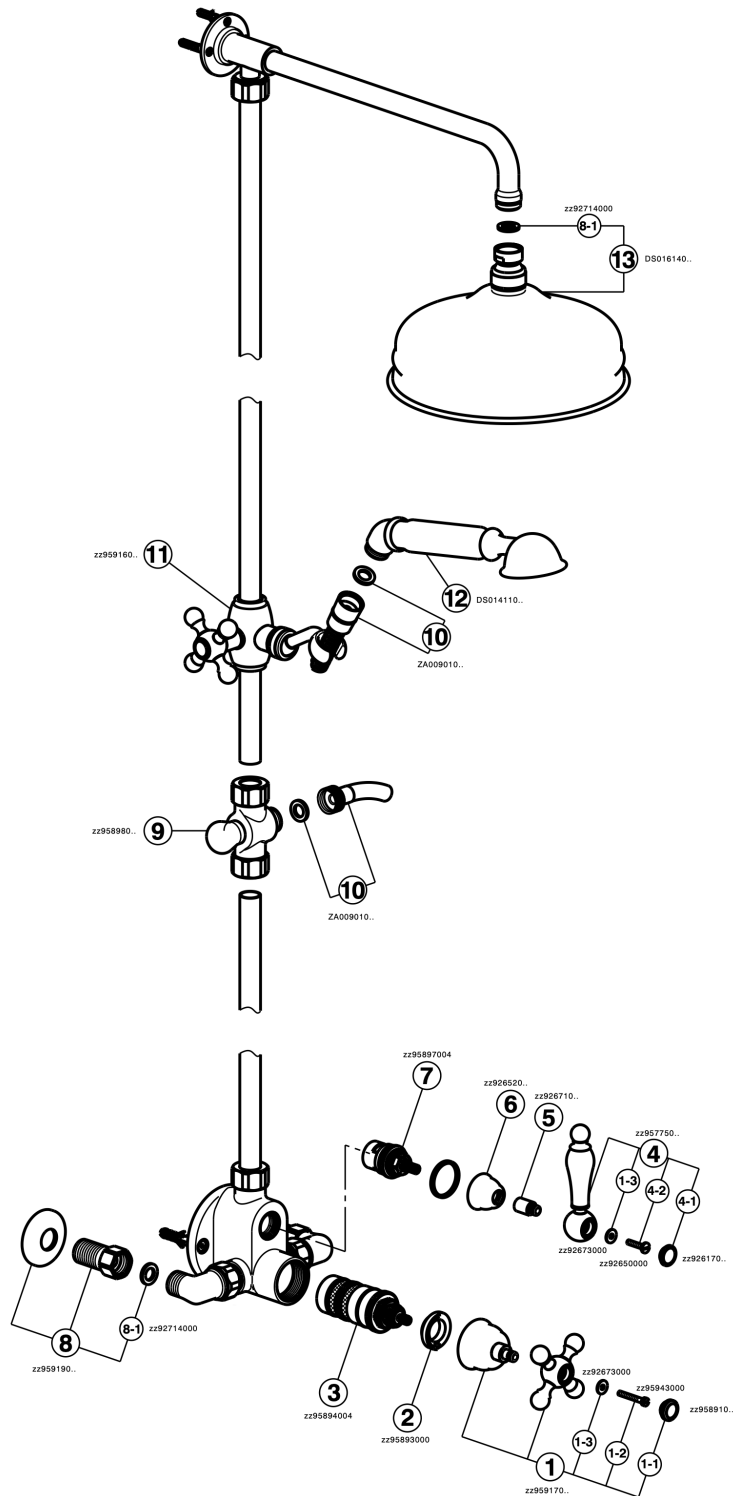

Thermostatic shower column, 2-functions ARCANA CERAMIC_AC004060

MODEL **AC004060**

Thermostatic shower column, 2-functions, 2 outlet diverter, not adjustable riser column, sliding handshower holder, 53 mm Brass Arcana one spray handshower, D.210 mm Brass round showerhead, 150 cm Brass Flexible Hose

AVAILABLE FINISHINGS

-  **21** 21 Chrome
-  **24** 24 Gold
-  **26** 26 Old Copper
-  **27** 27 Old Bronze
-  **2A** 2A Satin Brushed Nickel
-  **74** 74 Chrome/Gold

CHARACTERISTICS

Cartridge Spare Parts **24.04A.PP**

8x20 Plus P Thermostatic Valve

Thermostatic

The Cisal thermostatic is your personal water manager, helping you to handle, control and save water and energy.

Thermostatic shower column, 2-functions ARCANA CERAMIC_AC004060

AC004060

<https://en.cisal.it/thermostatic-shower-column-2-functions-arcana-ceramic-ac004060>

2026-04-29