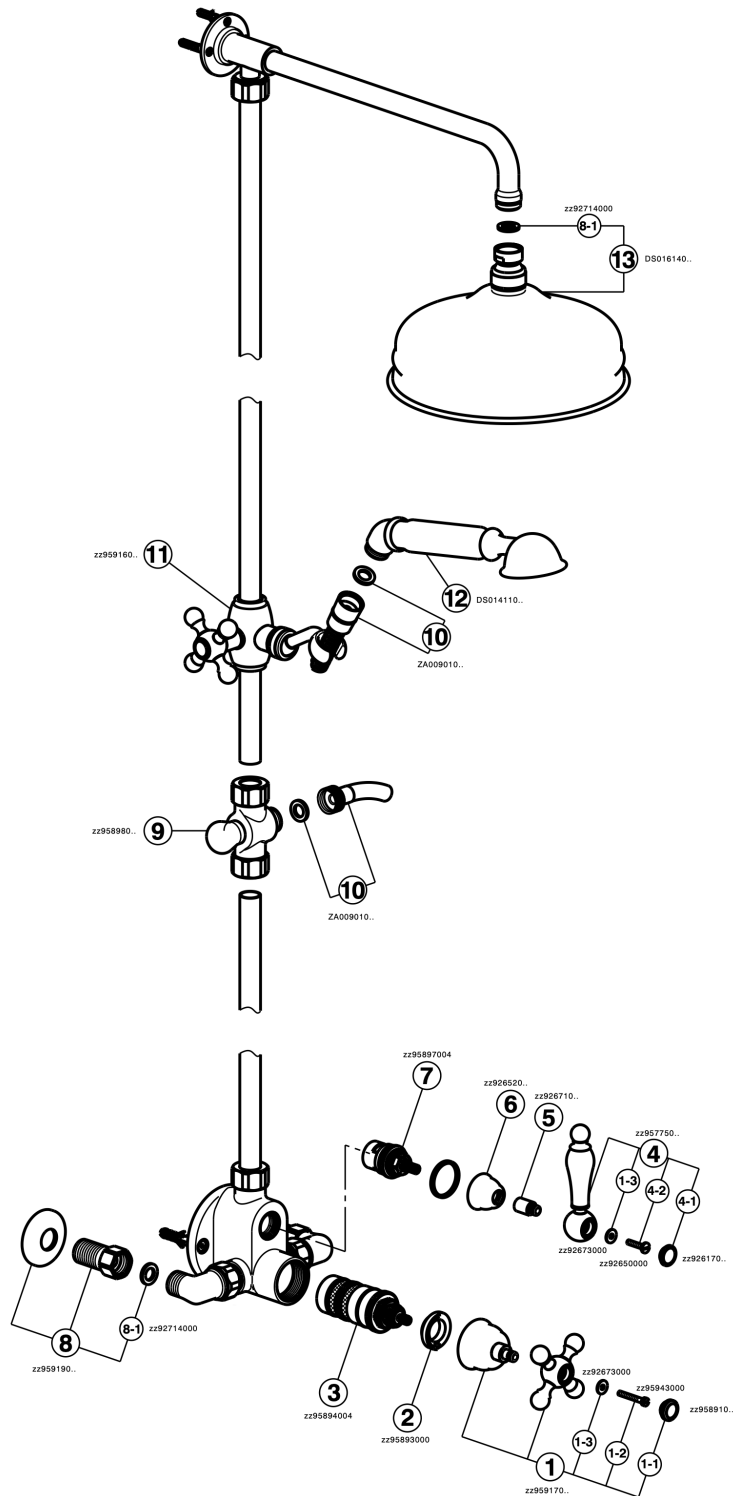

Thermostatic shower column, 2-functions ARCANA CERAMIC_AC004060

MODEL **AC004060**

Thermostatic shower column, 2-functions, 2 outlet diverter, not adjustable riser column, sliding handshower holder, 53 mm Brass Arcana one spray handshower, D.210 mm Brass round showerhead, 150 cm Brass Flexible Hose

AVAILABLE FINISHINGS

-  **21** 21 Chrome
-  **24** 24 Gold
-  **26** 26 Old Copper
-  **27** 27 Old Bronze
-  **2A** 2A Satin Brushed Nickel
-  **74** 74 Chrome/Gold

CHARACTERISTICS

Cartridge Spare Parts **24.04A.PP**

8x20 Plus P Thermostatic Valve

Thermostatic

The Cisal thermostatic is your personal water manager, helping you to handle, control and save water and energy.

Thermostatic shower column, 2-functions ARCANA CERAMIC_AC004060

AC004060

<https://en.cisal.it/thermostatic-shower-column-2-functions-arcana-ceramic-ac004060>

2026-06-13