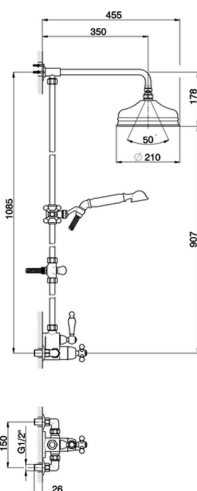

Thermostatic shower column, 2-functions ARCANA CERAMIC_AC004060

MODEL **AC004060**

Thermostatic shower column, 2-functions, 2 outlet diverter, not adjustable riser column, sliding handshower holder, 53 mm Brass Arcana one spray handshower, D.210 mm Brass round showerhead, 150 cm Brass Flexible Hose

AVAILABLE FINISHINGS

-  **21** 21 Chrome
-  **24** 24 Gold
-  **26** 26 Old Copper
-  **27** 27 Old Bronze
-  **2A** 2A Satin Brushed Nickel
-  **74** 74 Chrome/Gold

CHARACTERISTICS

Cartridge Spare Parts **24.04A.PP**