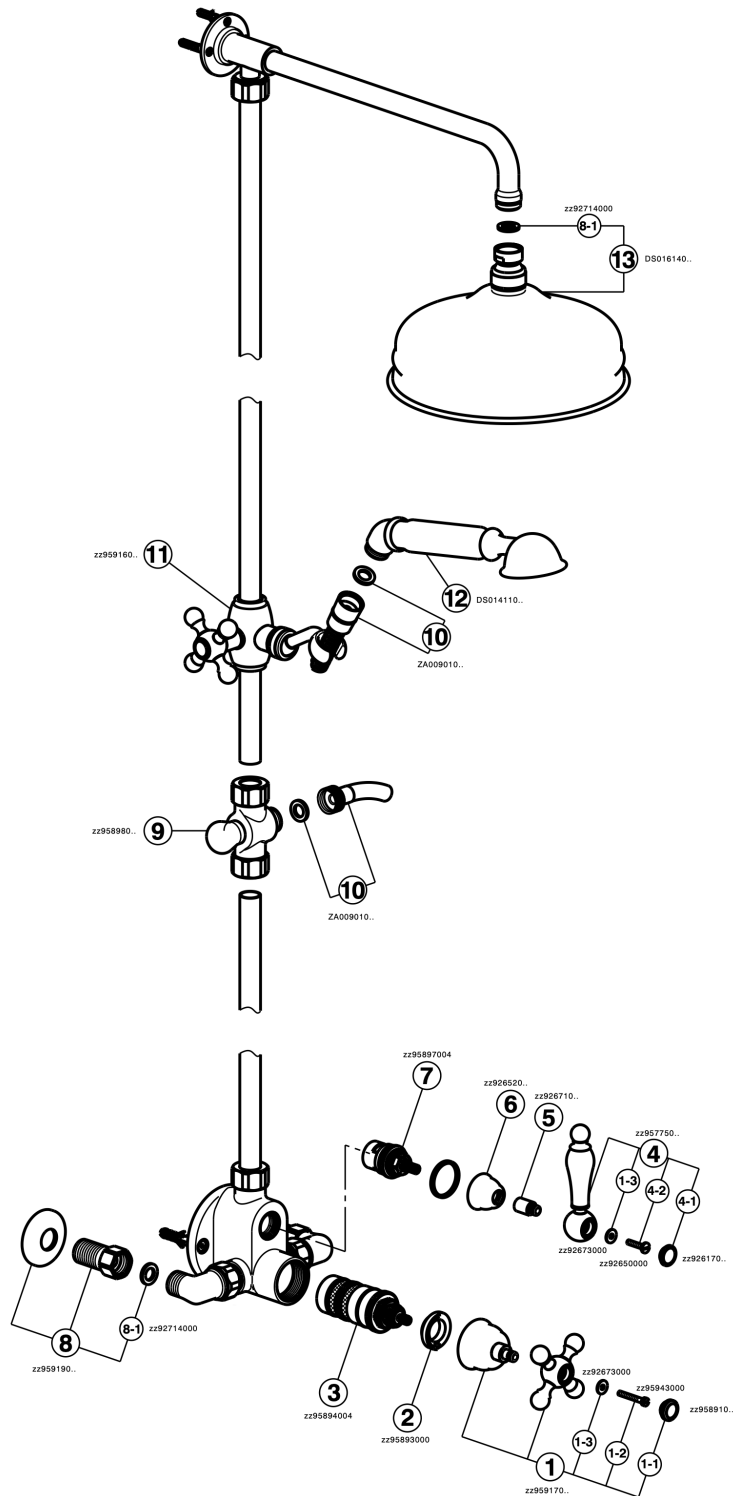

## Thermostatic shower column, 2-functions ARCANA CERAMIC\_AC004060

MODEL **AC004060**

Thermostatic shower column, 2-functions, 2 outlet diverter, not adjustable riser column, sliding handshower holder, 53 mm Brass Arcana one spray handshower, D.210 mm Brass round showerhead, 150 cm Brass Flexible Hose

### CHARACTERISTICS

Cartridge Spare Parts **24.04A.PP**

**8x20 Plus P Thermostatic Valve**

## Thermostatic shower column, 2-functions ARCANA CERAMIC\_AC004060

AC004060

<https://en.cisal.it/thermostatic-shower-column-2-functions-arcana-ceramic-ac004060>

2026-04-29