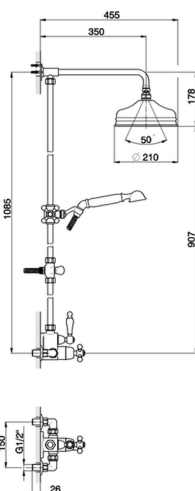

AVAILABLE FINISHINGS

- **21** 21 Chrome
- **24** 24 Gold
- **26** 26 Old Copper
- **27** 27 Old Bronze
- **2A** 2A Satin Brushed Nickel
- **74** 74 Chrome/Gold

CHARACTERISTICS

Cartridge Spare Parts **24.04A.PP**

8x20 Plus P Thermostatic Valve

Thermostatic

The Cisal thermostatic is your personal water manager, helping you to handle, control and save water and energy.