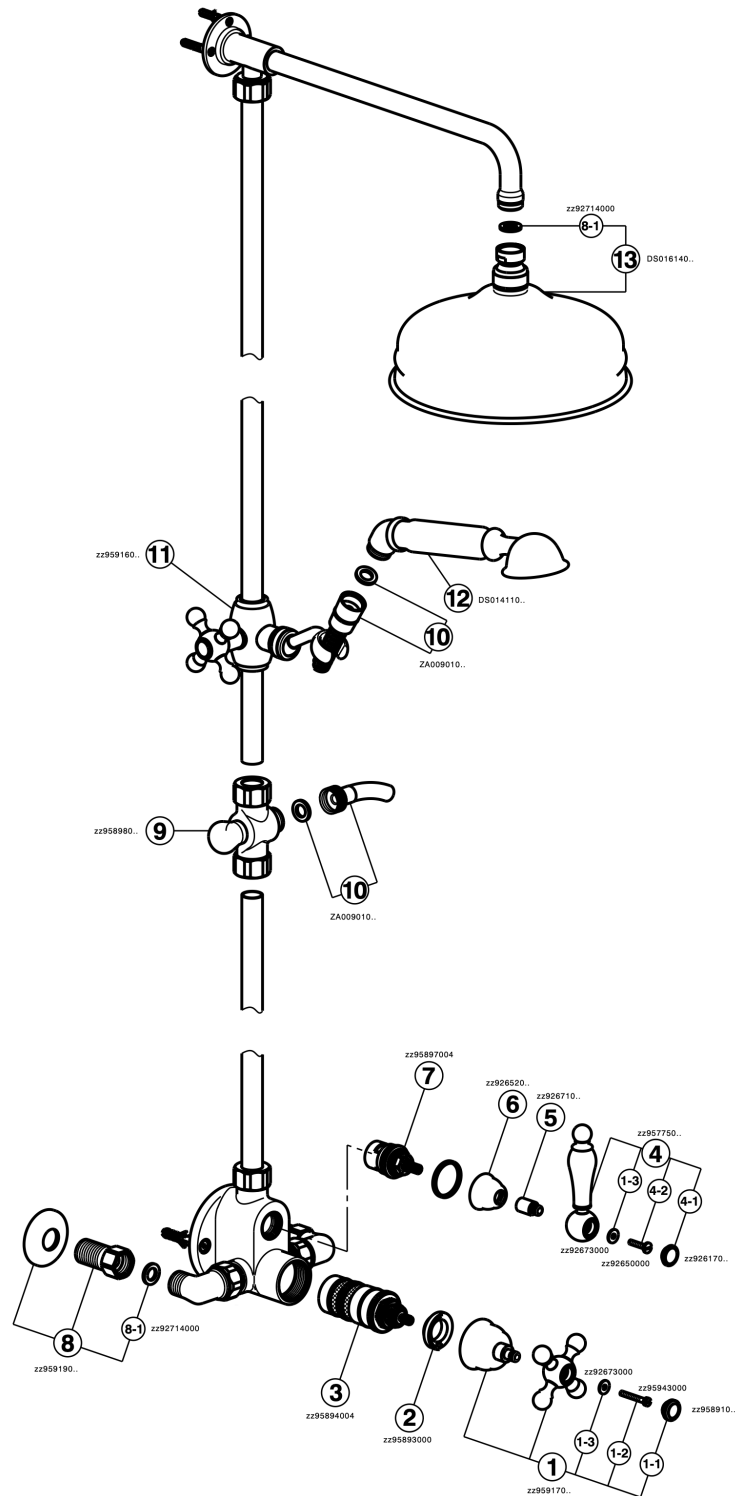

Thermostatic shower column, 2-functions ARCANA CERAMIC_AC004060

MODEL **AC004060**

Thermostatic shower column, 2-functions, 2 outlet diverter, not adjustable riser column, sliding handshower holder, 53 mm Brass Arcana one spray handshower, D.210 mm Brass round showerhead, 150 cm Brass Flexible Hose

AVAILABLE FINISHINGS

-  **21** 21 Chrome
-  **24** 24 Gold
-  **26** 26 Old Copper
-  **27** 27 Old Bronze
-  **2A** 2A Satin Brushed Nickel
-  **74** 74 Chrome/Gold

CHARACTERISTICS

Cartridge Spare Parts **24.04A.PP**

8x20 Plus P Thermostatic Valve

Thermostatic

The Cisal thermostatic is your personal water manager, helping you to handle, control and save water and energy.

Thermostatic shower column, 2-functions ARCANA CERAMIC_AC004060

AC004060

<https://en.cisal.it/thermostatic-shower-column-2-functions-arcana-ceramic-ac004060>

2026-05-20