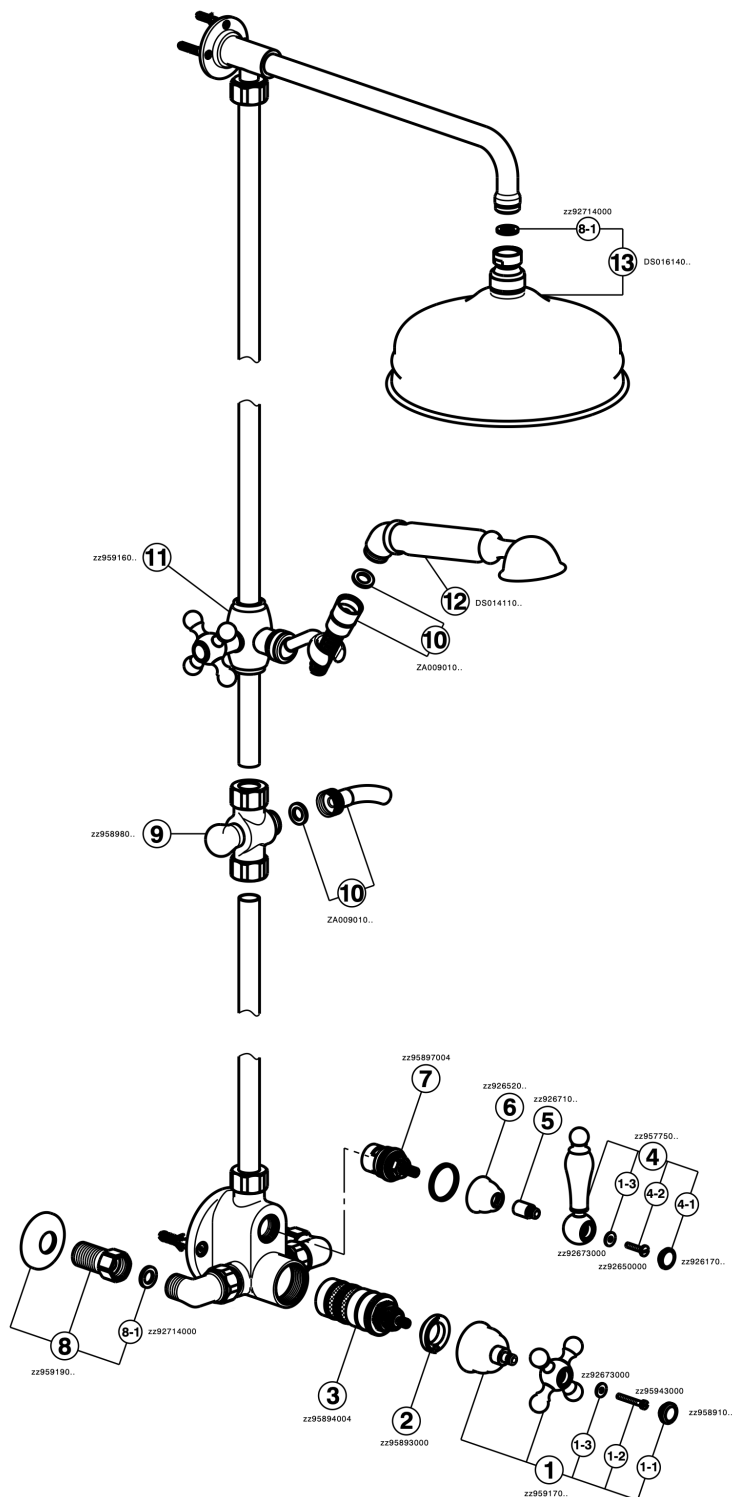

Thermostatic shower column, 2-functions ARCANA CERAMIC_AC004060

MODEL **AC004060**

Thermostatic shower column, 2-functions, 2 outlet diverter, not adjustable riser column, sliding handshower holder, 53 mm Brass Arcana one spray handshower, D.210 mm Brass round showerhead, 150 cm Brass Flexible Hose

AVAILABLE FINISHINGS

-  **21** 21 Chrome
-  **24** 24 Gold
-  **26** 26 Old Copper
-  **27** 27 Old Bronze
-  **2A** 2A Satin Brushed Nickel
-  **74** 74 Chrome/Gold

CHARACTERISTICS

Cartridge Spare Parts **24.04A.PP**

8x20 Plus P Thermostatic Valve

Thermostatic

The Cisal thermostatic is your personal water manager, helping you to handle, control and save water and energy.

Thermostatic shower column, 2-functions ARCANA CERAMIC_AC004060

AC004060

<https://en.cisal.it/thermostatic-shower-column-2-functions-arcana-ceramic-ac004060>

2026-06-16