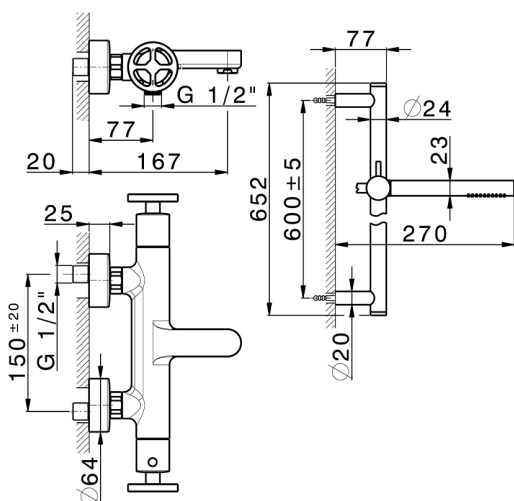

## Thermostatic bath-shower mixer with sliding bar GRACE\_MNS21016

MODEL **MNS21016**

Thermostatic bath-shower mixer with sliding bar, 60 cm slide rail kit with sliding bracket, 22,5 mm Brass One Spray handshower, 150 cm SUPREME smooth flexible hose

### CHARACTERISTICS

Cartridge Spare Parts **22.04A.AR - ZZ97279004**

**Argo 2 (long filter) Thermostatic Valve**