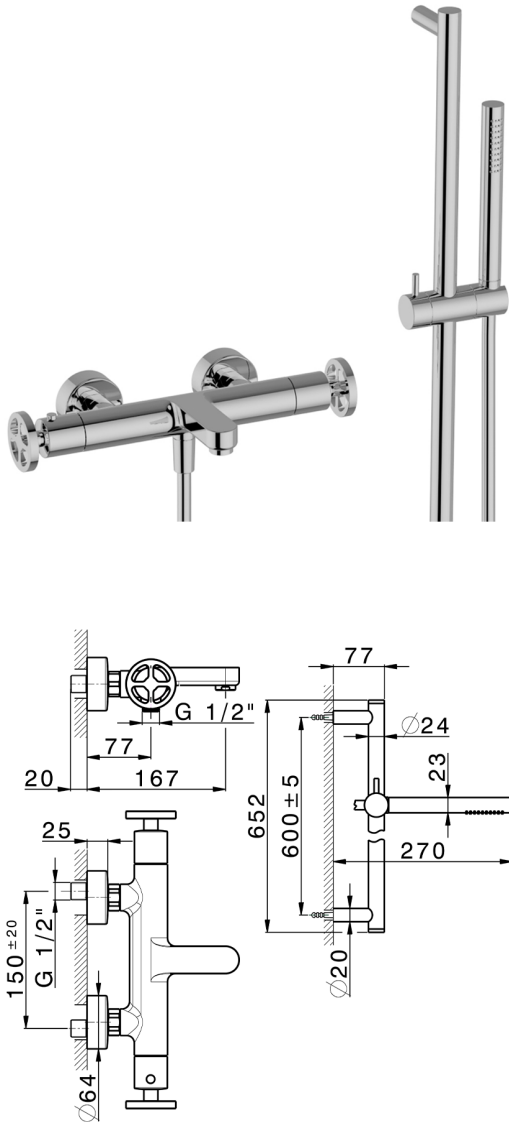

Thermostatic bath-shower mixer with sliding bar GRACE_MNS21016

MODEL **MNS21016**

Thermostatic bath-shower mixer with sliding bar, 60 cm slide rail kit with sliding bracket, 22,5 mm Brass One Spray handshower, 150 cm SUPREME smooth flexible hose

AVAILABLE FINISHINGS

-  **21** 21 Chrome
-  **2F** 2F Brushed Nickel
-  **2W** 2W Brushed Gold
-  **5H** 5H Dark Brass Brushed
-  **5L** 5L Brushed Black Titanium
-  **6T** 6T Chrome/Matt Black

CHARACTERISTICS

Cartridge Spare Parts **22.04A.AR - ZZ97279004**

Argo 2 (long filter) Thermostatic Valve

DeviaStop

The Cisal Devia Stop technology allows to adjust the water flow and to direct it to the selected output point (overhead soaker, hand shower, etc).