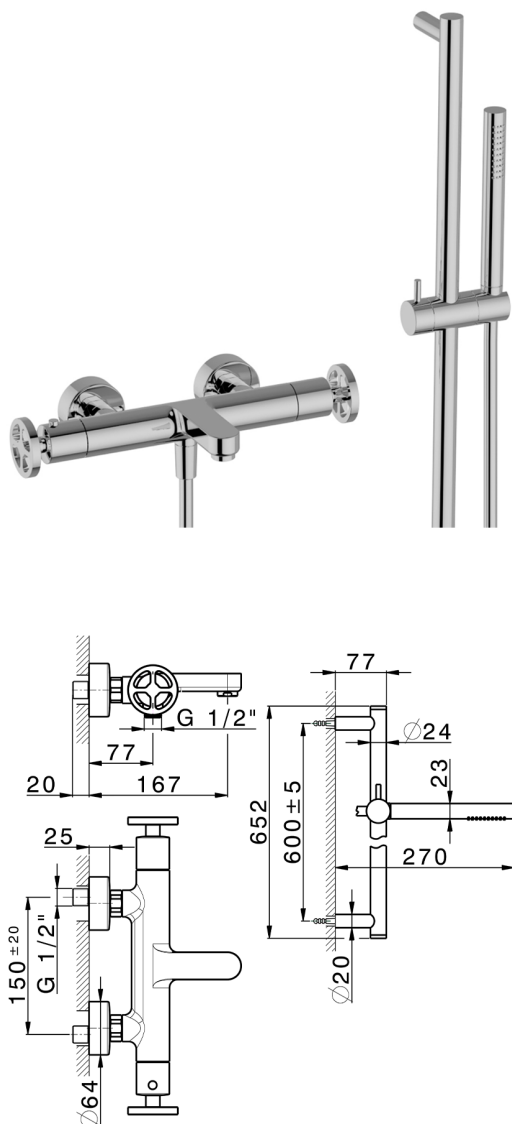

Thermostatic bath-shower mixer with sliding bar GRACE_MNS21016

MODEL **MNS21016**

Thermostatic bath-shower mixer with sliding bar, 60 cm slide rail kit with sliding bracket, 22,5 mm Brass One Spray handshower, 150 cm SUPREME smooth flexible hose

AVAILABLE FINISHINGS

-  **21** 21 Chrome
-  **2F** 2F Brushed Nickel
-  **2W** 2W Brushed Gold
-  **5H** 5H Dark Brass Brushed
-  **5L** 5L Brushed Black Titanium
-  **6T** 6T Chrome/Matt Black

CHARACTERISTICS

Cartridge Spare Parts **22.04A.AR - ZZ97279004**

Argo 2 (long filter) Thermostatic Valve

DeviaStop

The Cisal Devia Stop technology allows to adjust the water flow and to direct it to the selected output point (overhead soaker, hand shower, etc).