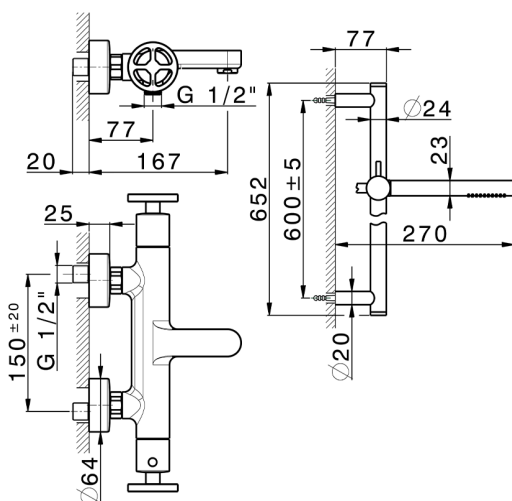

Thermostatic bath-shower mixer with sliding bar GRACE_MNS21016

MODEL **MNS21016**

Thermostatic bath-shower mixer with sliding bar, 60 cm slide rail kit with sliding bracket, 22,5 mm Brass One Spray handshower, 150 cm SUPREME smooth flexible hose

AVAILABLE FINISHINGS

- **21** 21 Chrome
- **2F** 2F Brushed Nickel
- **2W** 2W Brushed Gold
- **5H** 5H Dark Brass Brushed
- **5L** 5L Brushed Black Titanium
- **6T** 6T Chrome/Matt Black

CHARACTERISTICS

Cartridge Spare Parts **22.04A.AR - ZZ97279004**

Argo 2 (long filter) Thermostatic Valve

DeviaStop

The Cisal Devia Stop technology allows to adjust the water flow and to direct it to the selected output point (overhead soaker, hand shower, etc).

Thermostatic

The Cisal thermostatic is your personal water manager, helping you to handle, control and save water and energy.

2026-06-14