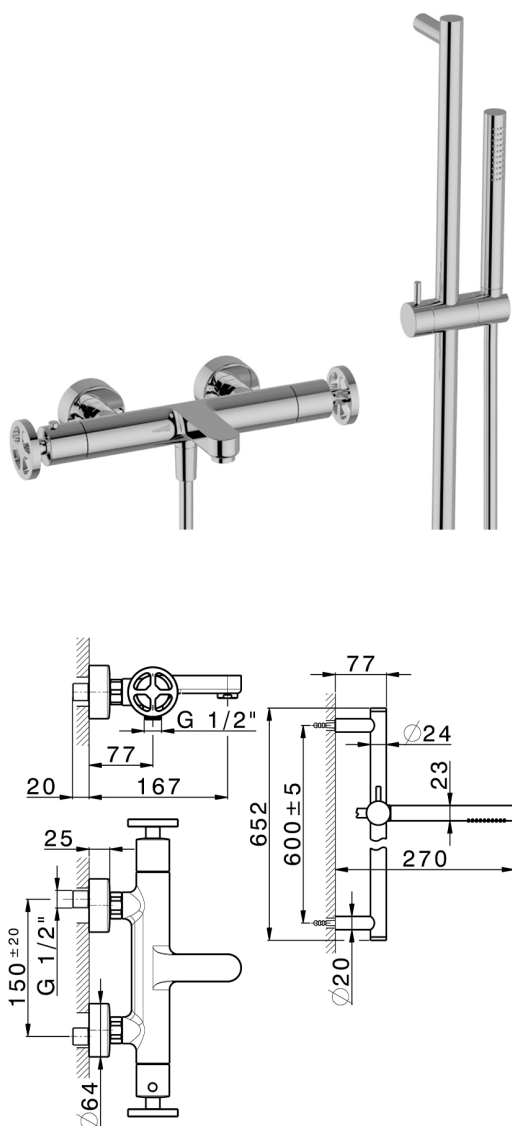

Thermostatic bath-shower mixer with sliding bar GRACE_MNS21016

MODEL **MNS21016**

Thermostatic bath-shower mixer with sliding bar, 60 cm slide rail kit with sliding bracket, 22,5 mm Brass One Spray handshower, 150 cm SUPREME smooth flexible hose

AVAILABLE FINISHINGS

-  **21** 21 Chrome
-  **2F** 2F Brushed Nickel
-  **2W** 2W Brushed Gold
-  **5H** 5H Dark Brass Brushed
-  **5L** 5L Brushed Black Titanium
-  **6T** 6T Chrome/Matt Black

CHARACTERISTICS

Cartridge Spare Parts **22.04A.AR - ZZ97279004**

Argo 2 (long filter) Thermostatic Valve

DeviaStop

The Cisal Devia Stop technology allows to adjust the water flow and to direct it to the selected output point (overhead soaker, hand shower, etc).