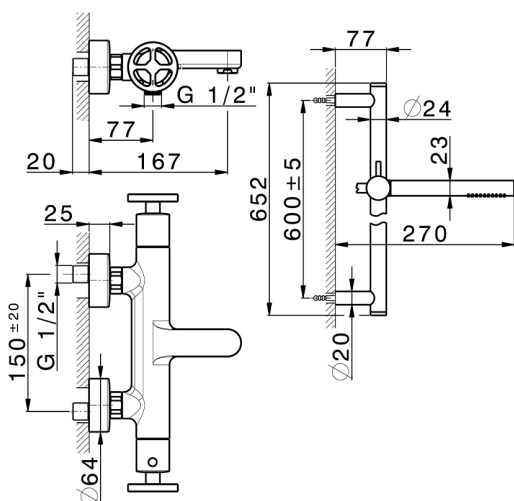

Thermostatic bath-shower mixer with sliding bar GRACE_MNS21016

MODEL **MNS21016**

Thermostatic bath-shower mixer with sliding bar, 60 cm slide rail kit with sliding bracket, 22,5 mm Brass One Spray handshower, 150 cm SUPREME smooth flexible hose

AVAILABLE FINISHINGS

- **21** 21 Chrome
- **2F** 2F Brushed Nickel
- **2W** 2W Brushed Gold
- **5H** 5H Dark Brass Brushed
- **5L** 5L Brushed Black Titanium
- **6T** 6T Chrome/Matt Black

CHARACTERISTICS

Cartridge Spare Parts **22.04A.AR - ZZ97279004**

Argo 2 (long filter) Thermostatic Valve

DeviaStop

The Cisal Devia Stop technology allows to adjust the water flow and to direct it to the selected output point (overhead soaker, hand shower, etc).

Thermostatic

The Cisal thermostatic is your personal water manager, helping you to handle, control and save water and energy.

2026-04-08