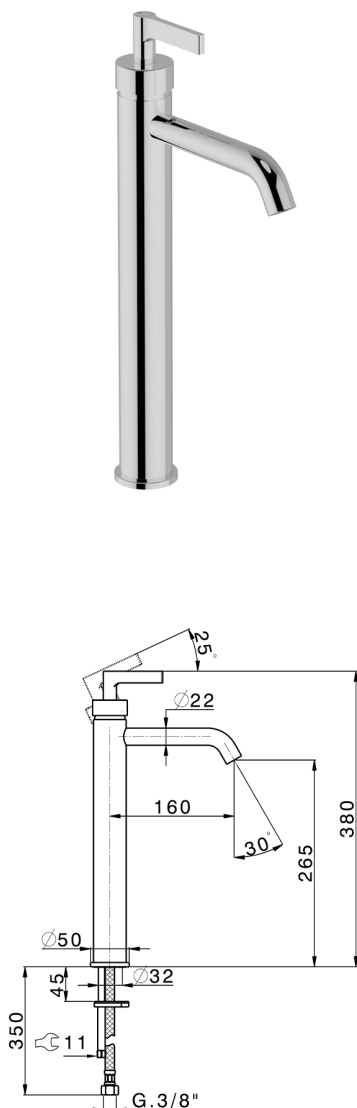

Single lever tall basin mixer GRACE_GC004540

MODEL **GC004540**

Single lever tall basin mixer, without automatic pop-up waste, G.3/8" stainless steel flexible hose

AVAILABLE FINISHINGS

-  **21** 21 Chrome
-  **2F** 2F Brushed Nickel
-  **2W** 2W Brushed Gold
-  **5H** 5H Dark Brass Brushed
-  **5L** 5L Brushed Black Titanium
-  **6T** 6T Chrome/Matt Black

CHARACTERISTICS

Cartridge Spare Parts **ZZ99672000**

35 mm Cartridge

EcoStop

EcoStop feature limits water flow to approximately 50% of maximum output with one point of resistance on setting. Push slightly past the middle stop only when full water output is required. This will save water up to 50%.