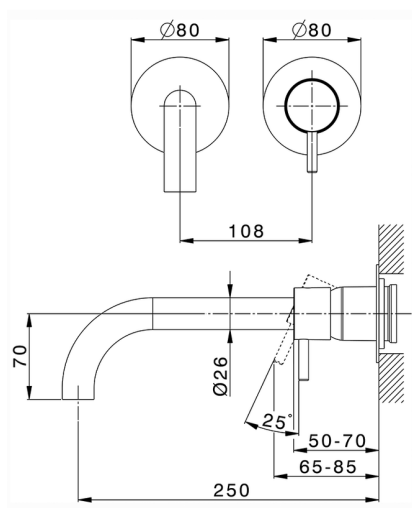

Exposed part for single lever washbasin valve NUOVA LESS_LN00551EC

MODEL **LN00551EC**

Exposed part for single lever washbasin valve, without concealed part, spout L.250 mm, for item Easy-Box ZA002450-ZA025510

CHARACTERISTICS

Installation	Concealed
Required concealed parts	ZA002450

Exposed part for single lever washbasin valve NUOVA LESS_LN00551EC

LN00551EC

<https://en.cisal.it/exposed-part-for-single-lever-washbasin-valve-nuova-less-ln00551ec>