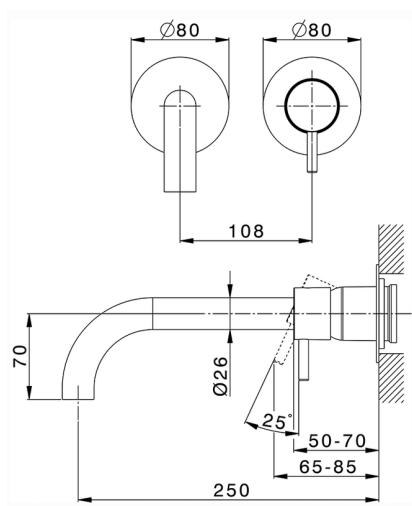

Exposed part for single lever washbasin valve NUOVA LESS_LN00551EC

MODEL **LN00551EC**

Exposed part for single lever washbasin valve, without concealed part, spout L.250 mm, for item Easy-Box ZA002450-ZA025510

CHARACTERISTICS

Installation	Concealed
Required concealed parts	ZA002450

Exposed part for single lever washbasin valve NUOVA LESS_LN00551EC

LN00551EC

<https://en.cisal.it/exposed-part-for-single-lever-washbasin-valve-nuova-less-ln00551ec>