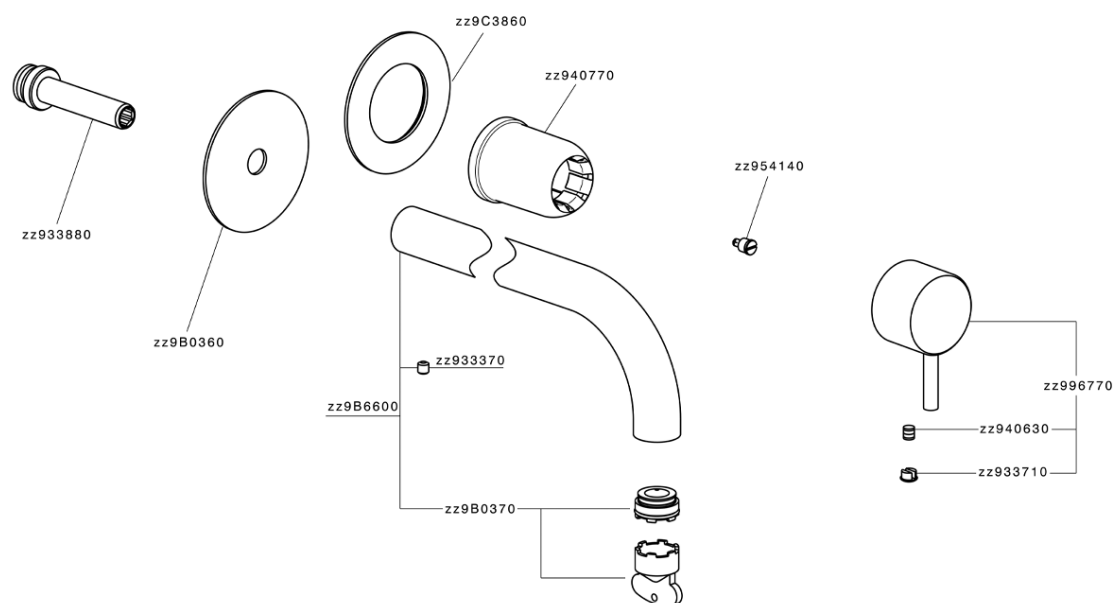

Exposed part for single lever washbasin valve NUOVA LESS_LN00551EC

MODEL **LN00551EC**

Exposed part for single lever washbasin valve, without concealed part, spout L.250 mm, for item Easy-Box ZA002450-ZA025510

CHARACTERISTICS

Installation	Concealed
Required concealed parts	ZA002450

Exposed part for single lever washbasin valve NUOVA LESS_LN00551EC

LN00551EC

<https://en.cisal.it/exposed-part-for-single-lever-washbasin-valve-nuova-less-ln00551ec>