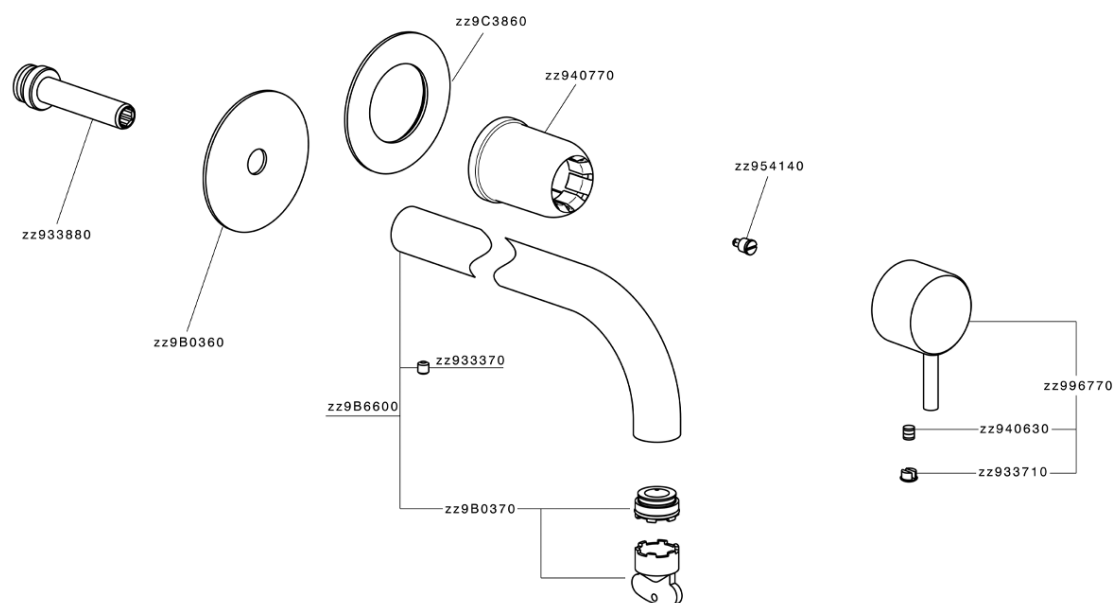

Exposed part for single lever washbasin valve NUOVA LESS_LN00551EC

LN00551EC

<https://en.cisal.it/exposed-part-for-single-lever-washbasin-valve-nuova-less-ln00551ec>

2026-06-05