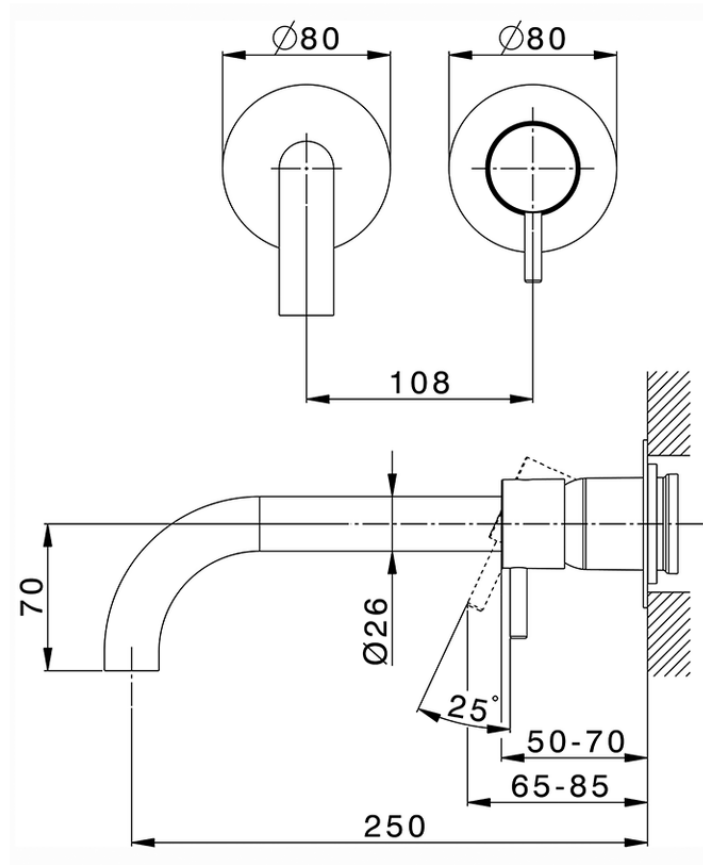

Exposed part for single lever washbasin valve NUOVA LESS_LN00551EC

LN00551EC

<https://en.cisal.it/exposed-part-for-single-lever-washbasin-valve-nuova-less-ln00551ec>

2026-06-05