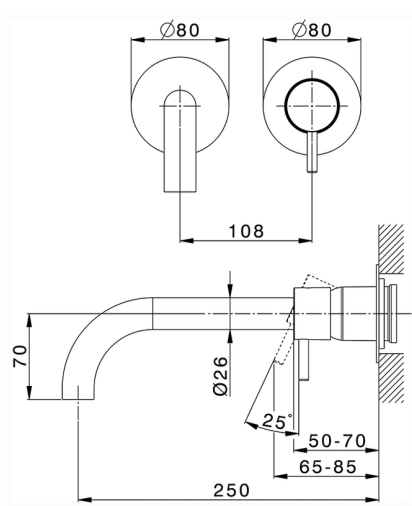

AVAILABLE FINISHINGS

- **21** 21 Chrome
- **2F** 2F Brushed Nickel
- **40** 40 Matt Black
- **4Q** 4Q Matt White
- **2W** 2W Brushed Gold
- **26** 26 Old Copper
- **3W** 3W Brushed Black Titanium
- **43** 43 Salvia
- **44** 44 Graphite
- **45** 45 Argilla
- **46** 46 Metal Bronze
- **47** 47 Cemento