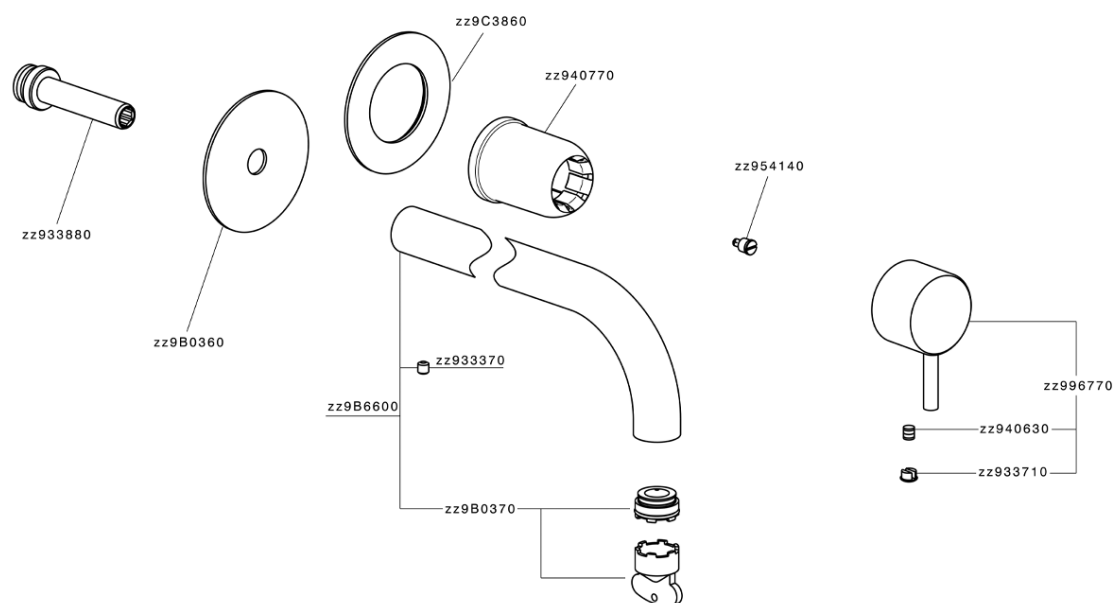

## Exposed part for single lever washbasin valve NUOVA LESS\_LN00551EC

MODEL **LN00551EC**

Exposed part for single lever washbasin valve, without concealed part, spout L.250 mm, for item Easy-Box ZA002450-ZA025510

## CHARACTERISTICS

Installation	<b>Concealed</b>
Required concealed parts	<b>ZA002450</b>

## Exposed part for single lever washbasin valve NUOVA LESS\_LN00551EC

LN00551EC

<https://en.cisal.it/exposed-part-for-single-lever-washbasin-valve-nuova-less-ln00551ec>

2026-06-05