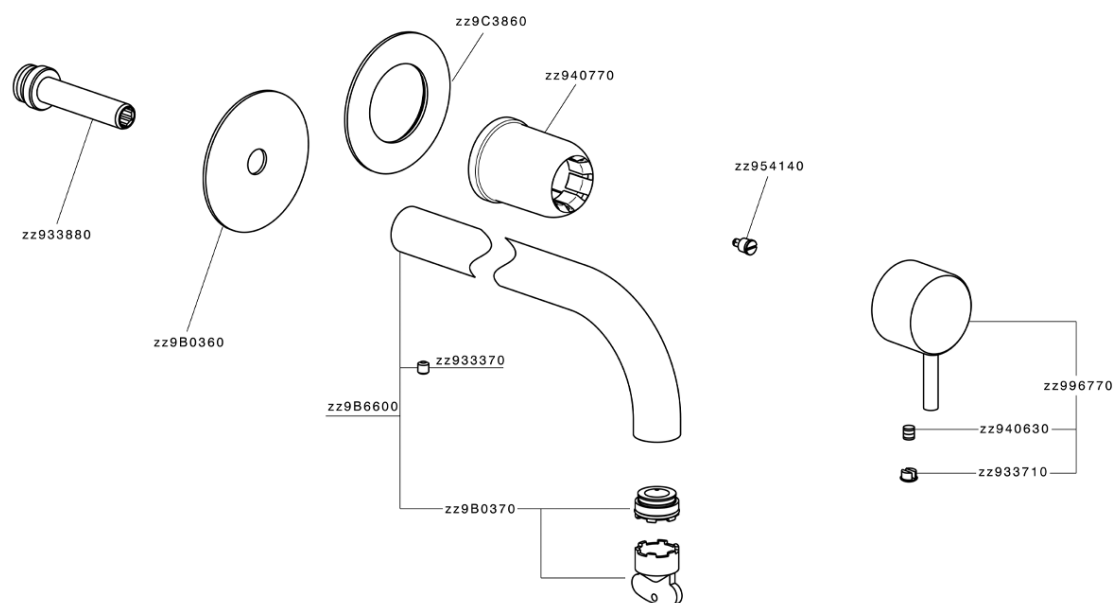

Exposed part for single lever washbasin valve NUOVA LESS_LN00551EC

LN00551EC

<https://en.cisal.it/exposed-part-for-single-lever-washbasin-valve-nuova-less-ln00551ec>

2026-05-01