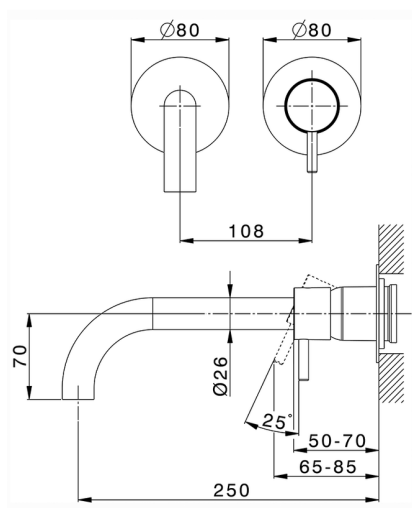

AVAILABLE FINISHINGS

- **21** 21 Chrome
- **2F** 2F Brushed Nickel
- **40** 40 Matt Black
- **4Q** 4Q Matt White
- **2W** 2W Brushed Gold
- **26** 26 Old Copper
- **3W** 3W Brushed Black Titanium
- **43** 43 Salvia
- **44** 44 Graphite
- **45** 45 Argilla
- **46** 46 Metal Bronze
- **47** 47 Cemento