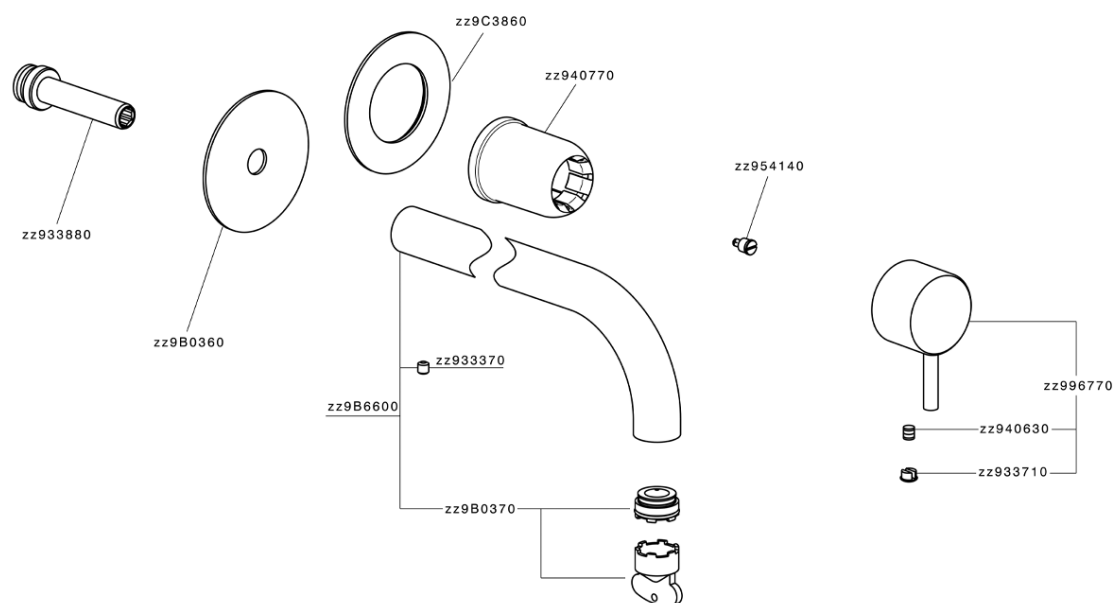

## Exposed part for single lever washbasin valve NUOVA LESS\_LN00551EC

MODEL **LN00551EC**

Exposed part for single lever washbasin valve, without concealed part, spout L.250 mm, for item Easy-Box ZA002450-ZA025510

## CHARACTERISTICS

Installation	<b>Concealed</b>
Required concealed parts	<b>ZA002450</b>

## Exposed part for single lever washbasin valve NUOVA LESS\_LN00551EC

LN00551EC

<https://en.cisal.it/exposed-part-for-single-lever-washbasin-valve-nuova-less-ln00551ec>

2026-06-05