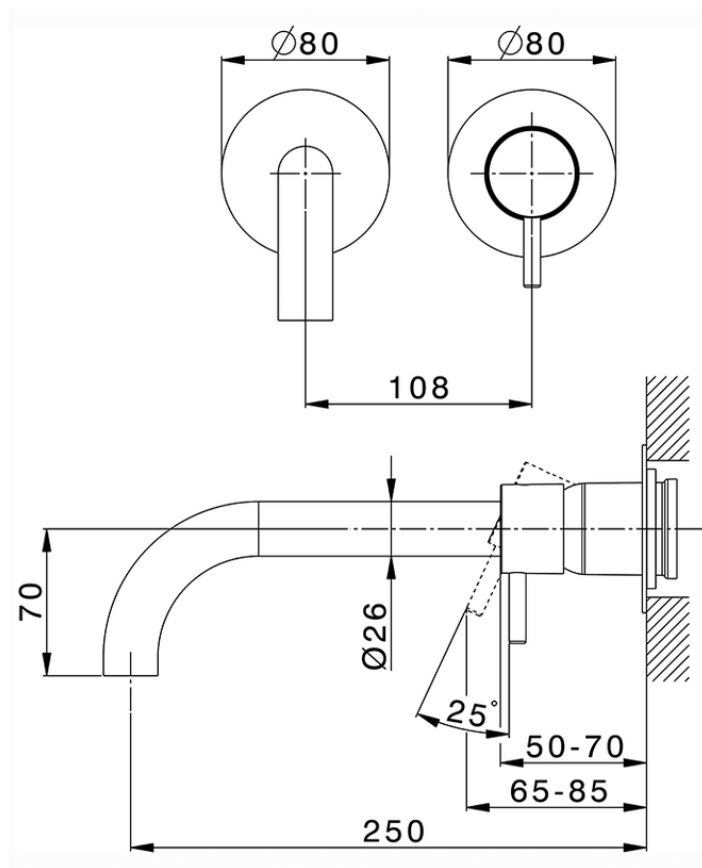

## Exposed part for single lever washbasin valve NUOVA LESS\_LN00551EC

LN00551EC

<https://en.cisal.it/exposed-part-for-single-lever-washbasin-valve-nuova-less-ln00551ec>

2026-06-05