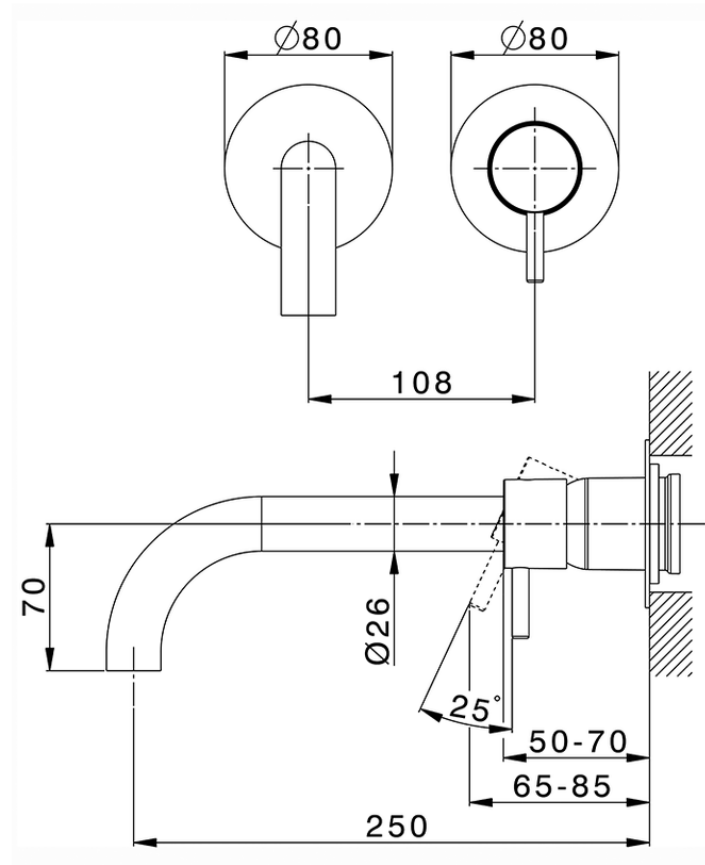

Exposed part for single lever washbasin valve NUOVA LESS_LN00551EC

LN00551EC

<https://en.cisal.it/exposed-part-for-single-lever-washbasin-valve-nuova-less-ln00551ec>

2026-05-01