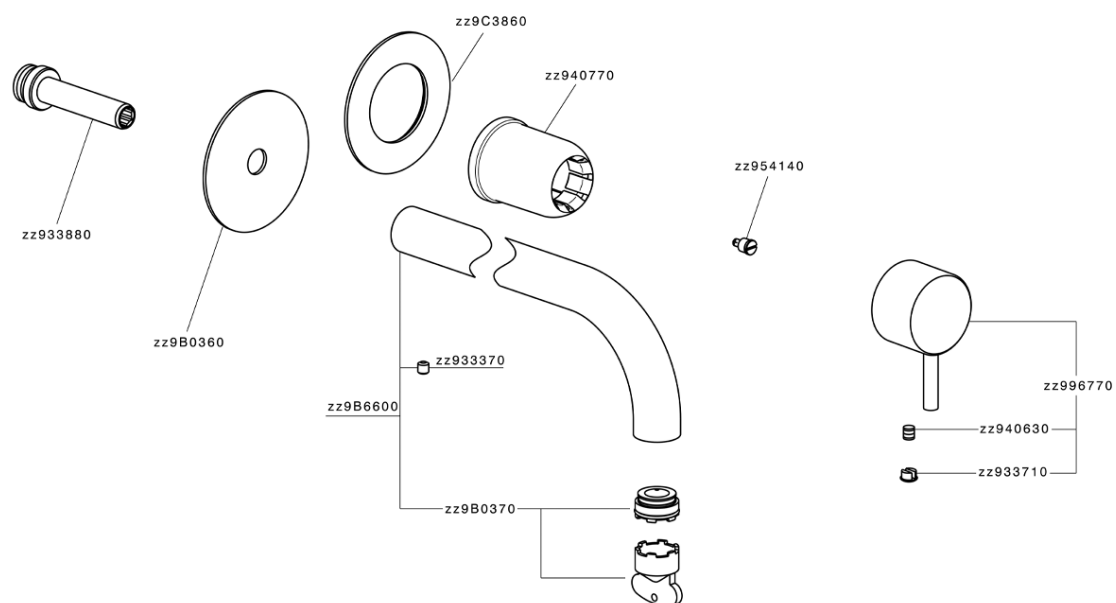

Exposed part for single lever washbasin valve NUOVA LESS_LN00551EC

MODEL **LN00551EC**

Exposed part for single lever washbasin valve, without concealed part, spout L.250 mm, for item Easy-Box ZA002450-ZA025510

CHARACTERISTICS

Installation **Concealed**
Required concealed parts **ZA002450**

Exposed part for single lever washbasin valve NUOVA LESS_LN00551EC

LN00551EC

<https://en.cisal.it/exposed-part-for-single-lever-washbasin-valve-nuova-less-ln00551ec>