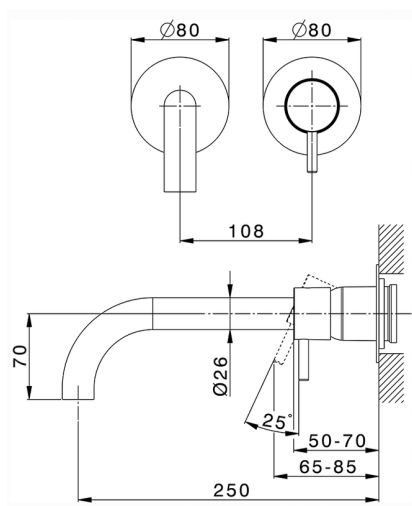

Exposed part for single lever washbasin valve NUOVA LESS_LN00551EC

MODEL **LN00551EC**

Exposed part for single lever washbasin valve, without concealed part, spout L.250 mm, for item Easy-Box ZA002450-ZA025510

CHARACTERISTICS

Installation **Concealed**
Required concealed parts **ZA002450**

Exposed part for single lever washbasin valve NUOVA LESS_LN00551EC

LN00551EC

<https://en.cisal.it/exposed-part-for-single-lever-washbasin-valve-nuova-less-ln00551ec>