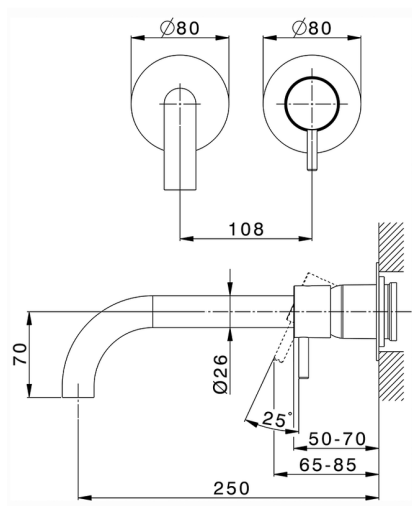

Exposed part for single lever washbasin valve NUOVA LESS_LN00551EC

MODEL **LN00551EC**

Exposed part for single lever washbasin valve, without concealed part, spout L.250 mm, for item Easy-Box ZA002450-ZA025510

CHARACTERISTICS

Installation	Concealed
Required concealed parts	ZA002450

Exposed part for single lever washbasin valve NUOVA LESS_LN00551EC

LN00551EC

<https://en.cisal.it/exposed-part-for-single-lever-washbasin-valve-nuova-less-ln00551ec>