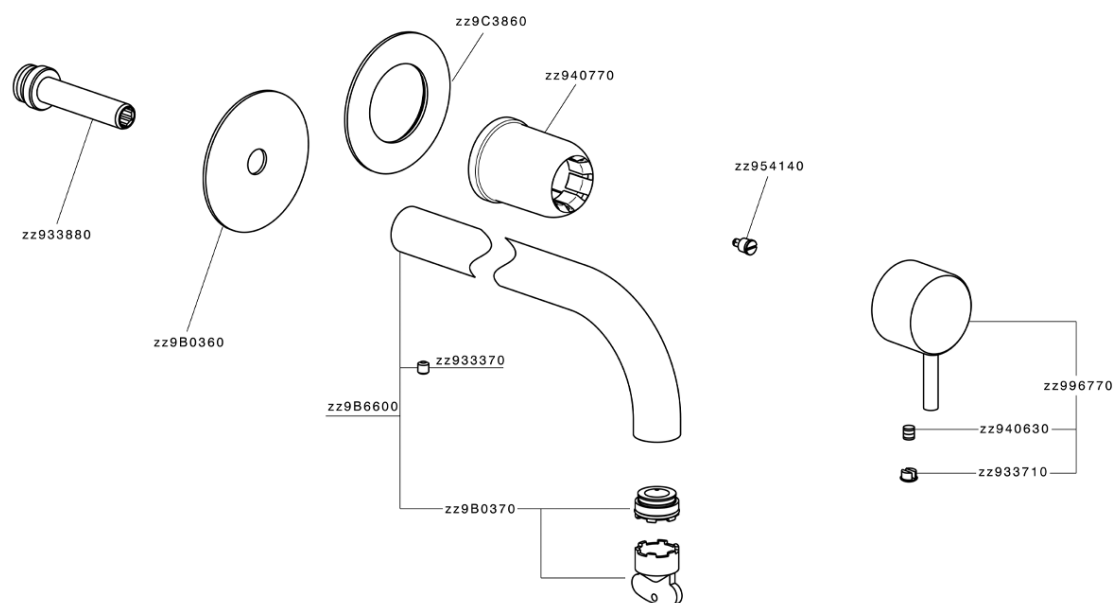

## Exposed part for single lever washbasin valve NUOVA LESS\_LN00551EC

LN00551EC

<https://en.cisal.it/exposed-part-for-single-lever-washbasin-valve-nuova-less-ln00551ec>

2026-06-13