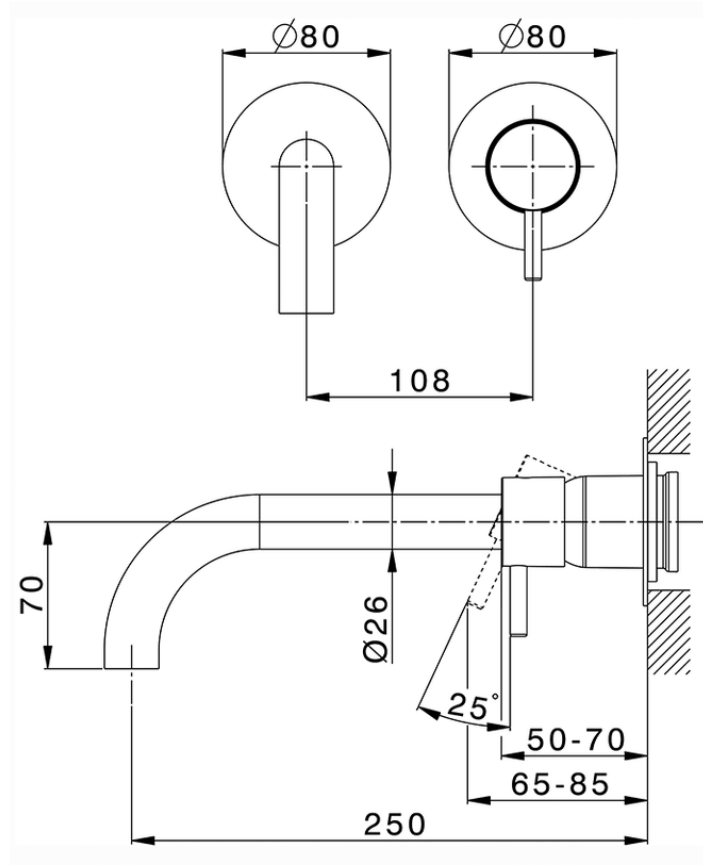

Exposed part for single lever washbasin valve NUOVA LESS_LN00551EC

LN00551EC

<https://en.cisal.it/exposed-part-for-single-lever-washbasin-valve-nuova-less-ln00551ec>

2026-06-13