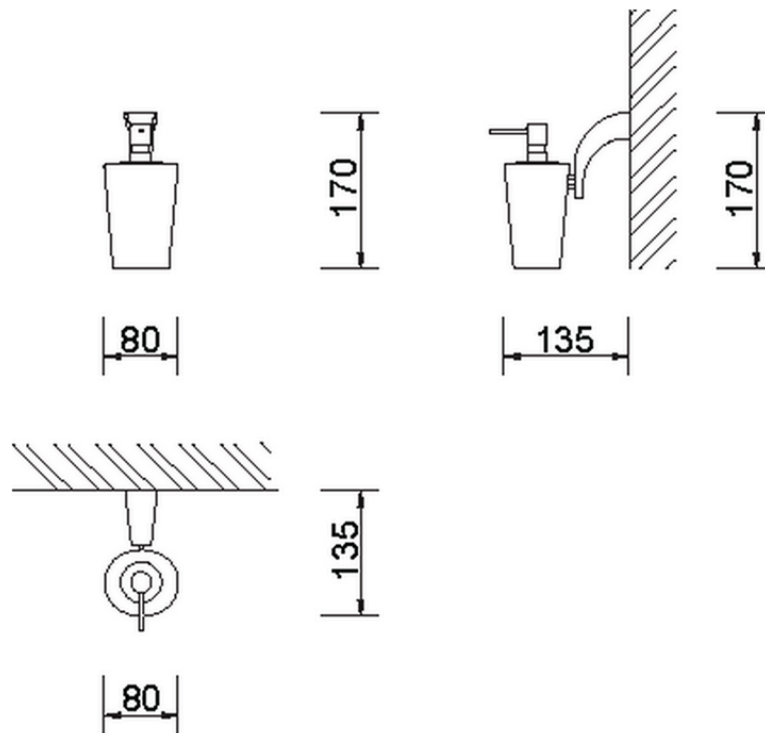

Wall mounted soap dispenser BATHROOM ACCESSORIES_AE090620

AE090620

<https://en.cisal.it/wall-mounted-soap-dispenser-bathroom-accessories-ae090620>

2026-06-29