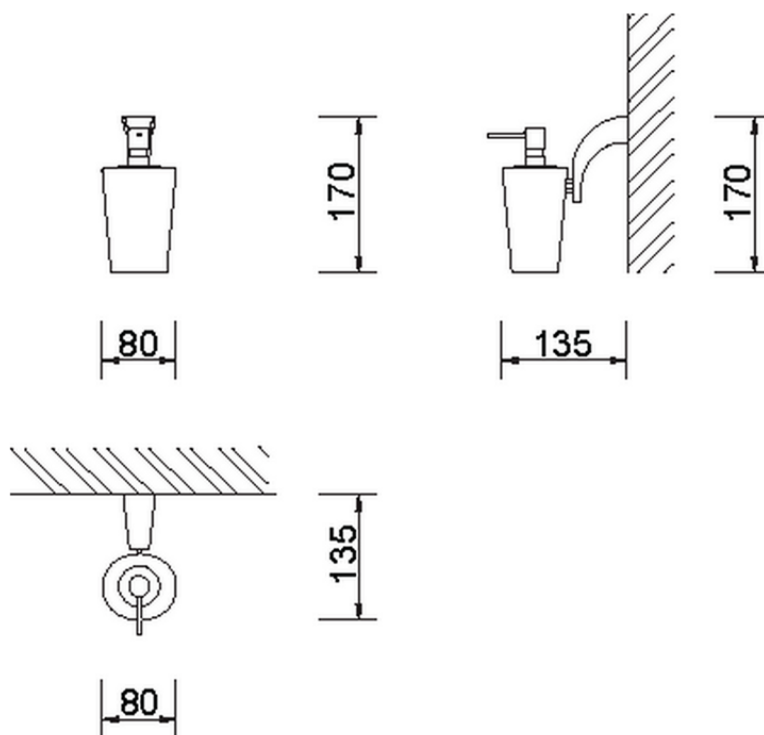

Wall mounted soap dispenser BATHROOM ACCESSORIES_AE090620

AE090620

<https://en.cisal.it/wall-mounted-soap-dispenser-bathroom-accessories-ae090620>

2026-04-08