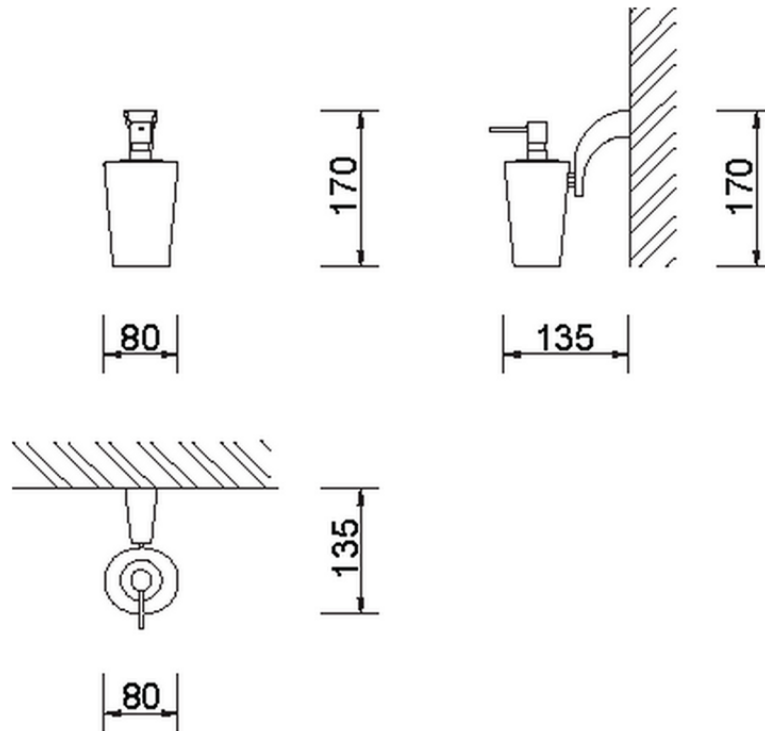

Wall mounted soap dispenser BATHROOM ACCESSORIES_AE090620

AE090620

<https://en.cisal.it/wall-mounted-soap-dispenser-bathroom-accessories-ae090620>

2026-05-19