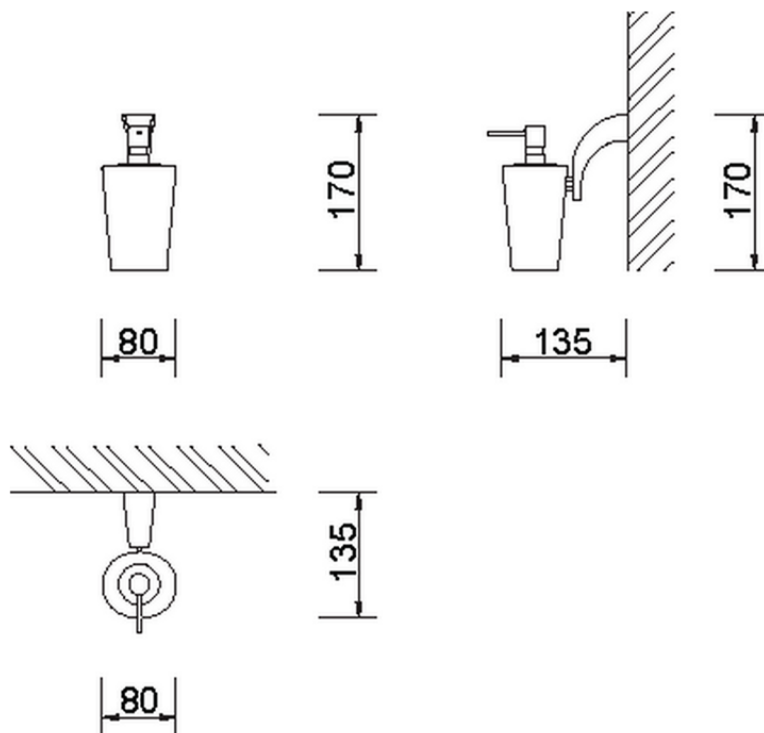

## Wall mounted soap dispenser BATHROOM ACCESSORIES\_AE090620

AE090620

<https://en.cisal.it/wall-mounted-soap-dispenser-bathroom-accessories-ae090620>

2026-04-28