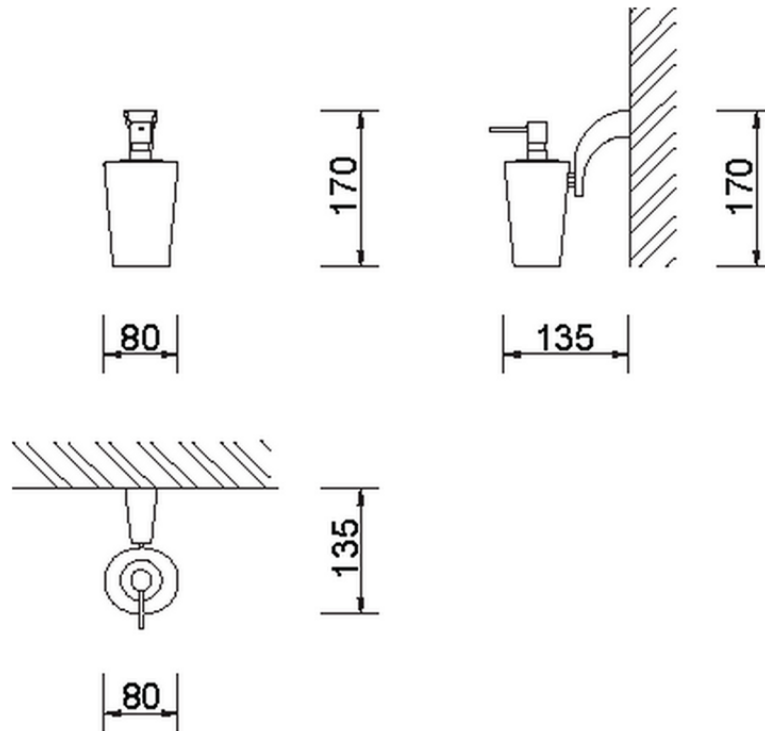

Wall mounted soap dispenser BATHROOM ACCESSORIES_AE090620

AE090620

<https://en.cisal.it/wall-mounted-soap-dispenser-bathroom-accessories-ae090620>

2026-06-08