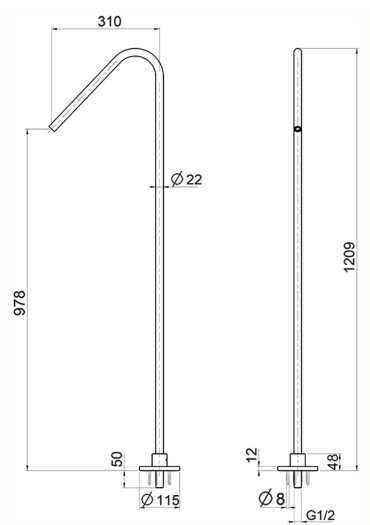

Standing floor mounted spout X32_ZA001280

MODEL **ZA001280**

Standing floor mounted spout, 930 mm Length, without mixer, Inox AISI 316L

AVAILABLE FINISHINGS

D1 D1 Brushed Inox

CHARACTERISTICS

2026-07-03