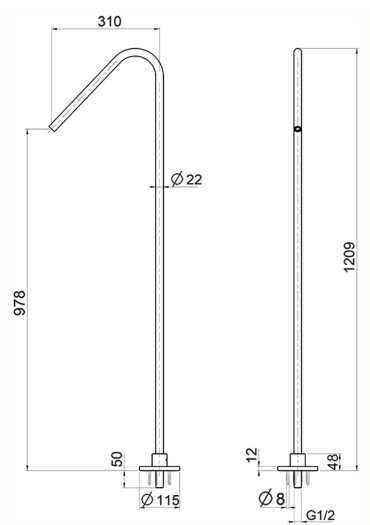

Standing floor mounted spout X32_ZA001280

MODEL **ZA001280**

Standing floor mounted spout, 930 mm Length, without mixer, Inox AISI 316L

AVAILABLE FINISHINGS

D1 D1 Brushed Inox

CHARACTERISTICS

2026-06-13