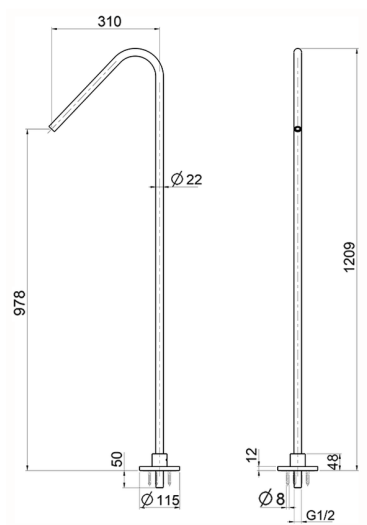

## Standing floor mounted spout X32\_ZA001280

MODEL **ZA001280**

Standing floor mounted spout, 930 mm Length, without mixer, Inox AISI 316L

AVAILABLE FINISHINGS

**D1** D1 Brushed Inox

CHARACTERISTICS

2026-04-06